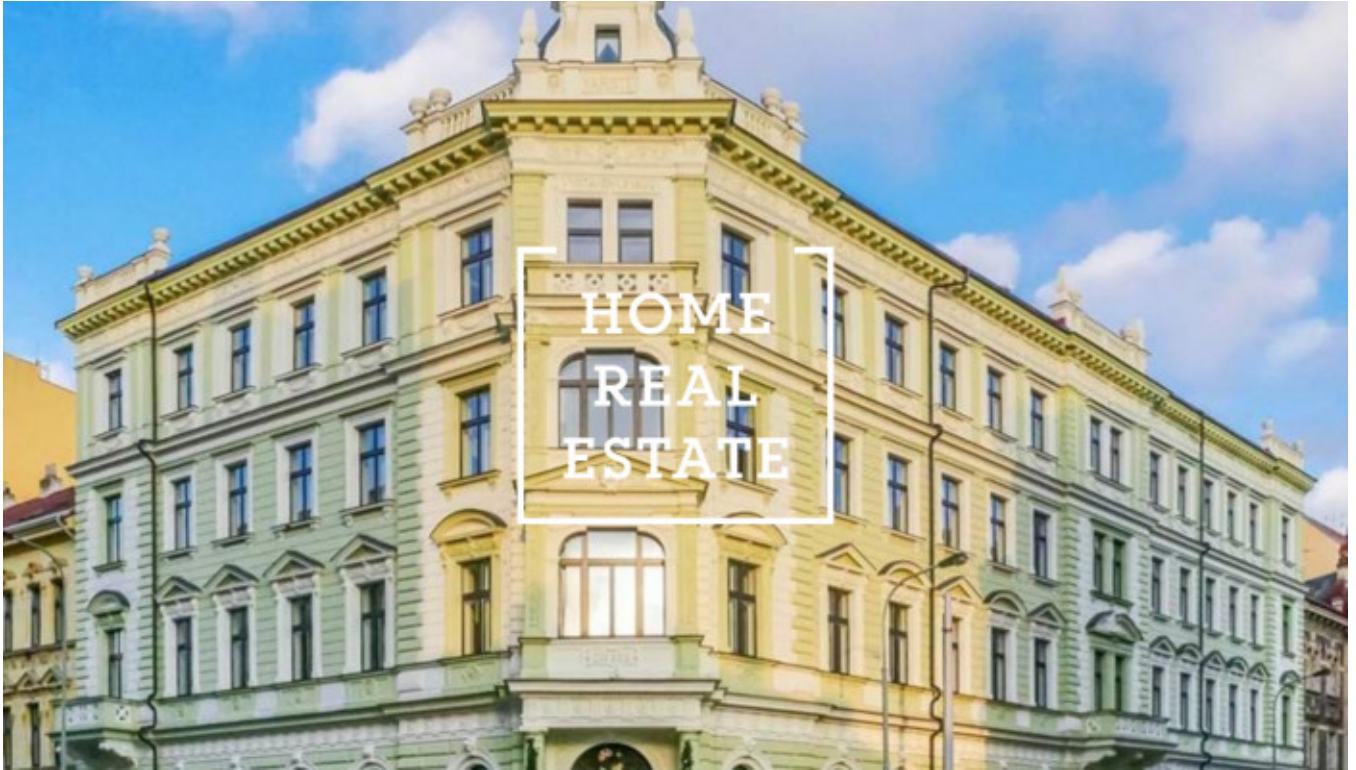

## Rent flat 2+kk, 63 m2 - Světova

ID	<a href="#">33469</a>
Offer	Rental
Group	2+kk
Furnished	Furnished
Location	Světova 1, Praha 8-Libeň, Česko
Ownership	Personal
Usable area	63 m <sup>2</sup>
City	<a href="#">Prague</a>
City district	<a href="#">Libeň</a>