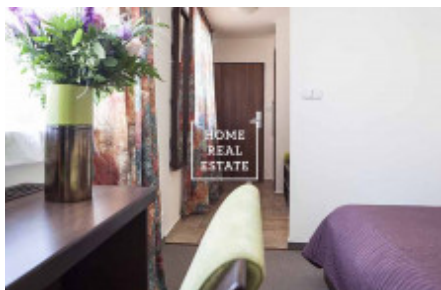

HOME
REAL
ESTATE

Rent flat 1+kk, 20 m2 - Nádražní

ID	33464
Offer	Rental
Group	1+kk
Furnished	Furnished
Location	Nádražní 118, Praha 5-Smíchov, Česko
Ownership	Personal
Usable area	20 m ²
City	Prague
City district	Smíchov