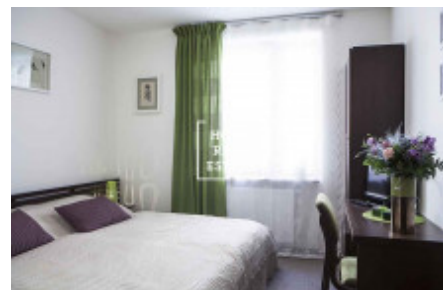

HOME
REAL
ESTATE

Rent flat 1+kk, 20 m2 - Nádražní

ID	33464
Offer	Rental
Group	1+kk
Furnished	Furnished
Location	Nádražní 118, Praha 5-Smíchov, Česko
Ownership	Personal
Usable area	20 m ²
City	Prague
City district	Smíchov