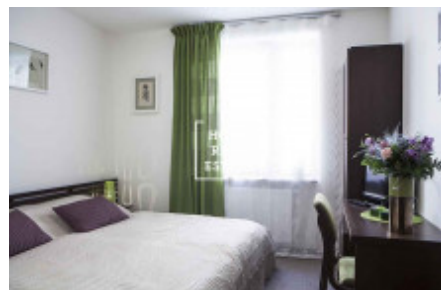

HOME
REAL
ESTATE

Rent flat 1+kk, 20 m2 - Nádražní