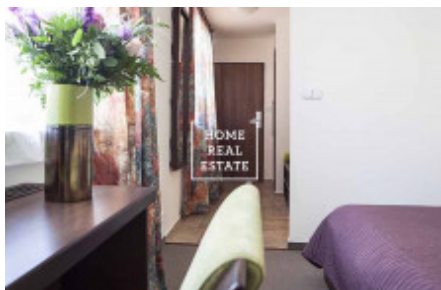

HOME
REAL
ESTATE

Rent flat 1+kk, 20 m2 - Nádražní