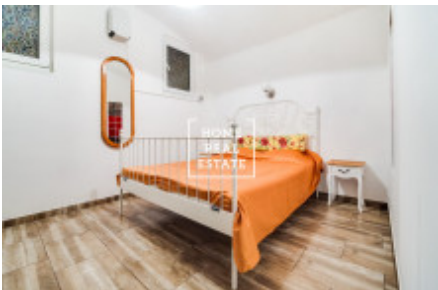

Sale flat 1+1, 98 m2 - Tyršova

ID	33455	Offer	Sale
Group	1+1	Furnished	Furnished
Location	Tyršova 16, 120 00 Nové Město, Česko	Ownership	Personal
Usable area	98 m ²	City	Prague
City district	Nové Město	Status	Realized