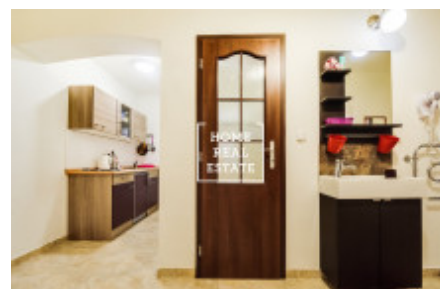

HOME
REAL
ESTATE

Sale flat 1+1, 98 m2 - Tyršova

ID	33455	Offer	Sale
Group	1+1	Furnished	Furnished
Location	Tyršova 16, 120 00 Nové Město, Česko	Ownership	Personal
Usable area	98 m ²	City	Prague
City district	Nové Město	Status	Realized