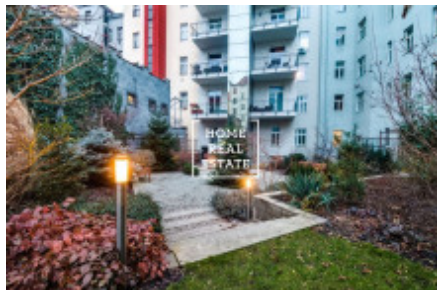

Sale flat 1+1, 98 m2 - Tyršova

ID	33455	Offer	Sale
Group	1+1	Furnished	Furnished
Location	Tyršova 16, 120 00 Nové Město, Česko	Ownership	Personal
Usable area	98 m ²	City	Prague
City district	Nové Město	Status	Realized