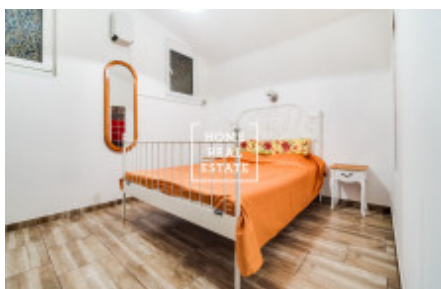

HOME
REAL
ESTATE

Sale flat 1+1, 98 m2 - Tyršova

ID	33455	Offer	Sale
Group	1+1	Furnished	Furnished
Location	Tyršova 16, 120 00 Nové Město, Česko	Ownership	Personal
Usable area	98 m ²	City	Prague
City district	Nové Město	Status	Realized