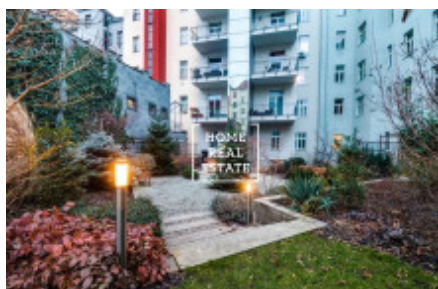

HOME
REAL
ESTATE

Sale flat 1+1, 98 m2 - Tyršova

ID	33455	Offer	Sale
Group	1+1	Furnished	Furnished
Location	Tyršova 16, 120 00 Nové Město, Česko	Ownership	Personal
Usable area	98 m ²	City	Prague
City district	Nové Město	Status	Realized