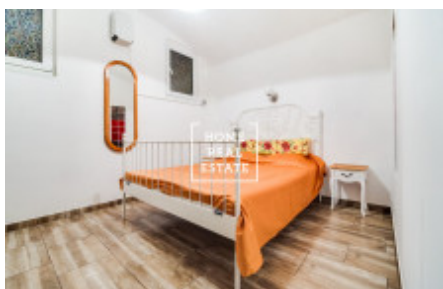

HOME
REAL
ESTATE

Sale flat 1+1, 98 m2 - Tyršova

ID	33455	Offer	Sale
Group	1+1	Furnished	Furnished
Location	Tyršova 16, 120 00 Nové Město, Česko	Ownership	Personal
Usable area	98 m ²	City	Prague
City district	Nové Město	Status	Realized