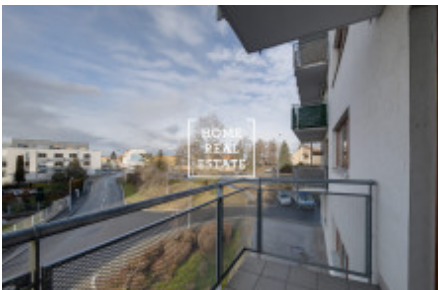

HOME
REAL
ESTATE

Rent flat 2+kk, 71 m2 - Bolívarova

Home Real Estate offers to rent a cozy apartment 2 + kk with the full area of 71 m², located in Prague 6 - Brevnov.

Spacious and fully furnished apartment is situated on the 2nd floor of a brick building with an elevator. The comfort of the apartment consists a large room with a kitchen area and dining table, sofa and TV, which is equipped with speakers and a console. For relaxation and solitude there is a separate bedroom, with work area and balcony. The balcony overlooks onto the quiet residential courtyard.

In the surroundings you will find excellent civic amenities and the possibility of relaxation in nature, because there are two city parks, hypermarket Kaufland and a few restaurants near. Also nearby is Charles University Medical Faculty and Motol Hospital. For athletes there is a cycling track and a golf club.

Excellent transport accessibility - bus and tram stop Maly Brevnov are within walking distance (150 m), travel by bus to Hospital Motol (line A) takes only 8 minutes.

Price: 22,000 CZK + utilities: 2,500 CZK + gas & electricity prices.