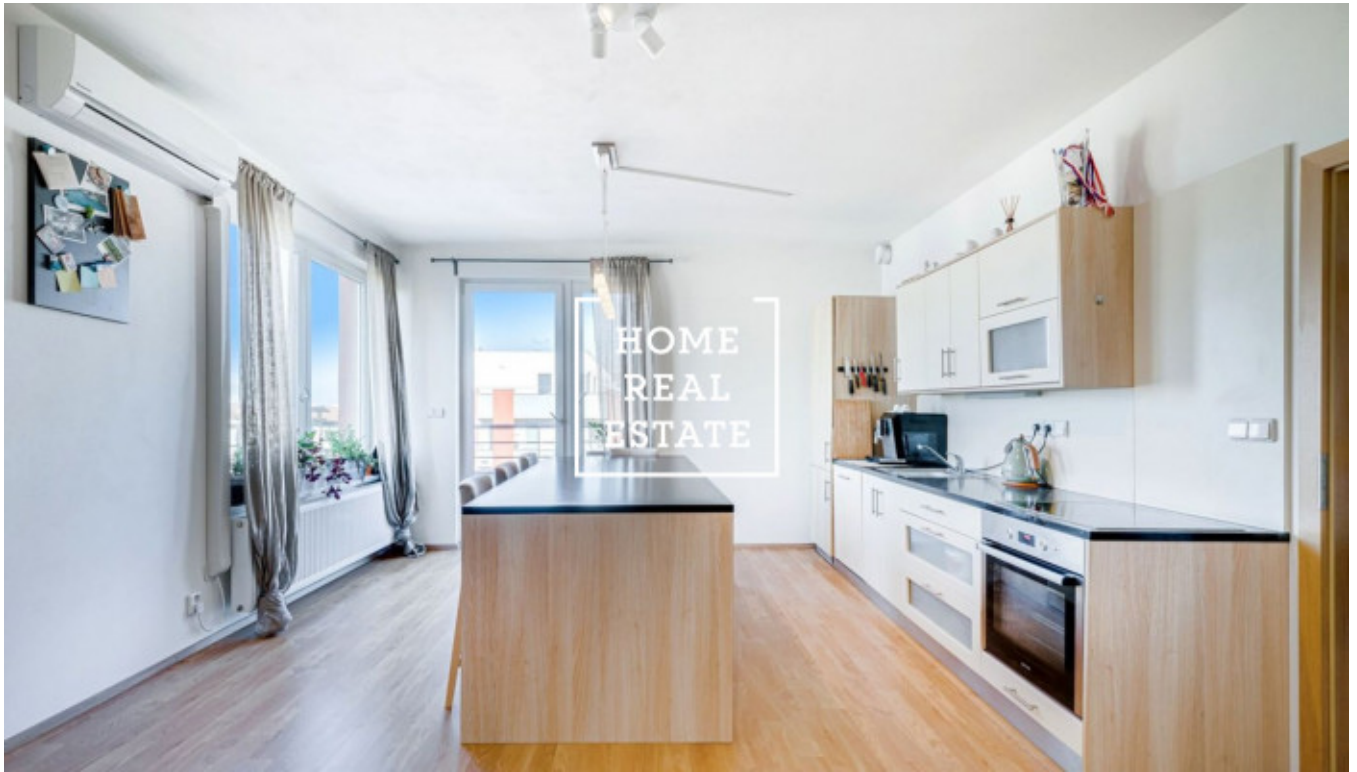

HOME
REAL
ESTATE

Rent flat 2+kk, 62 m2 - Sazovická

ID	33453
Offer	Rental
Group	2+kk
Furnished	Furnished
Location	Sazovická 488/4, Zličín, Česko
Ownership	Personal
Usable area	62 m ²
Parking	Yes
City	Prague
City district	Zličín