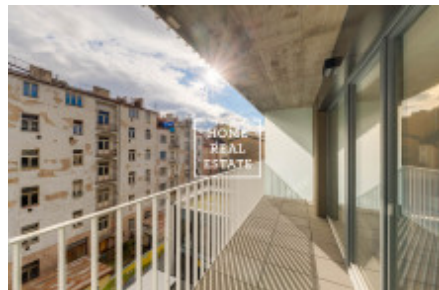

HOME
REAL
ESTATE

Rent flat 2+kk, 65 m2 - Sokolovská

ID	33445
Offer	Rental
Group	2+kk
Furnished	Furnished
Location	Sokolovská 102, Karlín, Česko
Ownership	Personal
Usable area	65 m ²
Parking	Yes
City	Prague
City district	Karlín