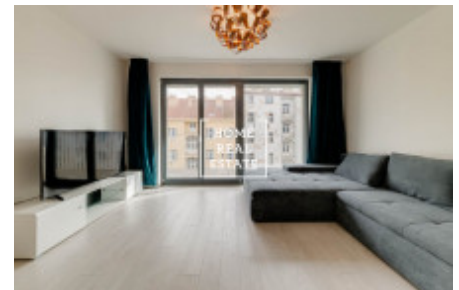

HOME
REAL
ESTATE

Rent flat 2+kk, 65 m2 - Sokolovská

ID	33445
Offer	Rental
Group	2+kk
Furnished	Furnished
Location	Sokolovská 102, Karlín, Česko
Ownership	Personal
Usable area	65 m ²
Parking	Yes
City	Prague
City district	Karlín