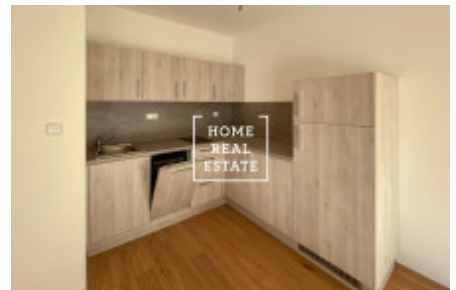

Sale flat 1+kk, 37 m² - Primátorská

ID	33440	Offer	Sale
Group	1+kk	Furnished	Partially furnished
Location	Primátorská 2508/27, Praha 8, Česko	Ownership	Personal
Usable area	37 m ²	City	Prague
City district	Libeň	Status	Realized