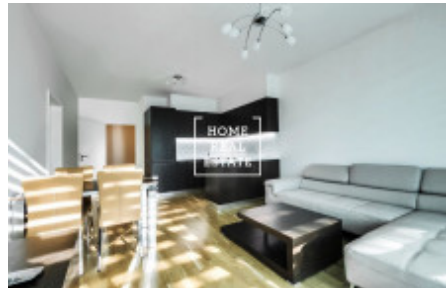

# Rent flat 2+kk, 65 m2 - Radimova

ID	<a href="#">33435</a>	Offer	Rental
Group	2+kk	Furnished	Furnished
Location	Radimova 10, Praha 6, Česko	Ownership	Personal
Usable area	65 m <sup>2</sup>	City	<a href="#">Prague</a>
City district	<a href="#">Břevnov</a>	Status	Realized