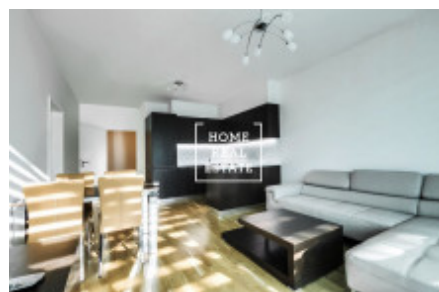

## Rent flat 2+kk, 65 m<sup>2</sup> - Radimova

ID	<a href="#">33435</a>	Offer	Rental
Group	2+kk	Furnished	Furnished
Location	Radimova 10, Praha 6, Česko	Ownership	Personal
Usable area	65 m <sup>2</sup>	City	<a href="#">Prague</a>
City district	<a href="#">Břevnov</a>	Status	Realized