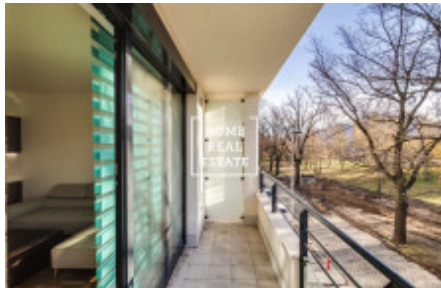

# Rent flat 2+kk, 65 m2 - Radimova

ID	<a href="#">33435</a>	Offer	Rental
Group	2+kk	Furnished	Furnished
Location	Radimova 10, Praha 6, Česko	Ownership	Personal
Usable area	65 m <sup>2</sup>	City	<a href="#">Prague</a>
City district	<a href="#">Břevnov</a>	Status	Realized