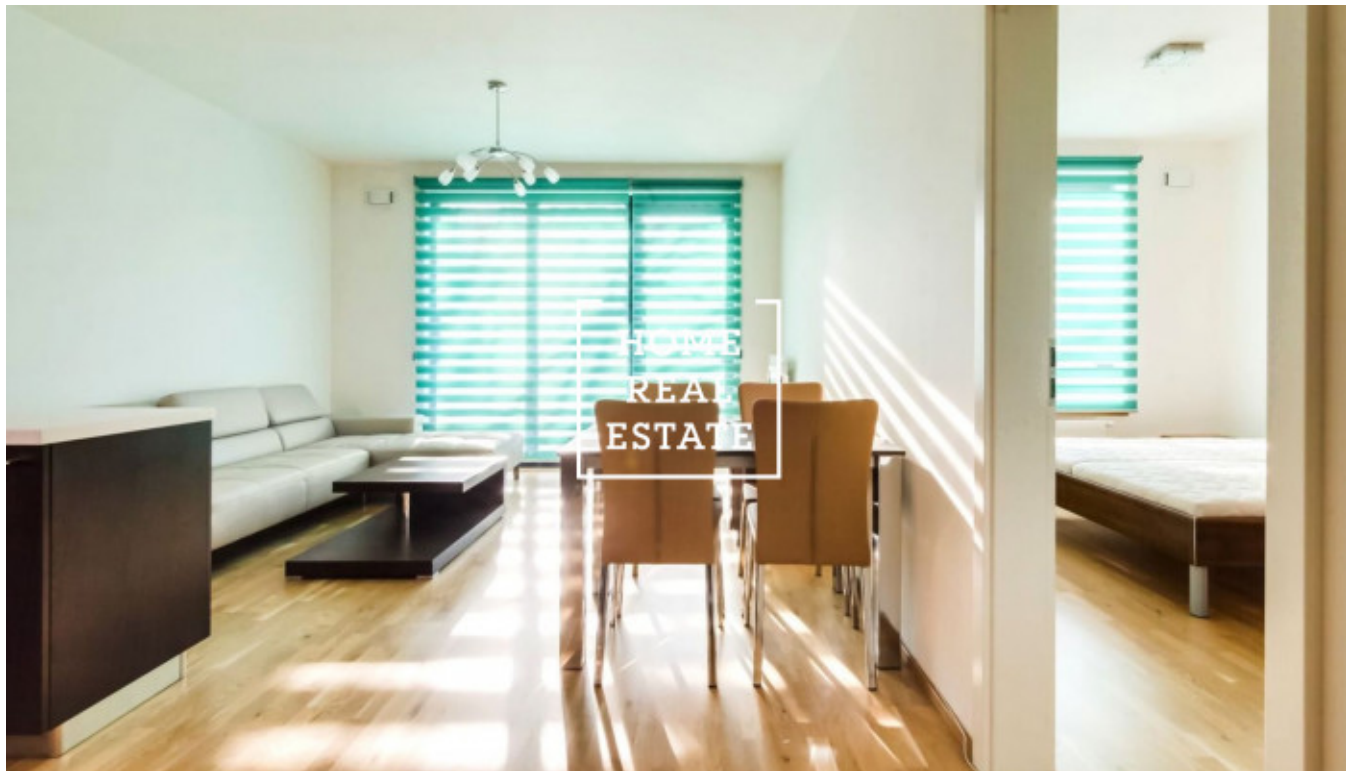

## Rent flat 2+kk, 65 m2 - Radimova

ID	<a href="#">33435</a>	Offer	Rental
Group	2+kk	Furnished	Furnished
Location	Radimova 10, Praha 6, Česko	Ownership	Personal
Usable area	65 m <sup>2</sup>	City	<a href="#">Prague</a>
City district	<a href="#">Břevnov</a>	Status	Realized