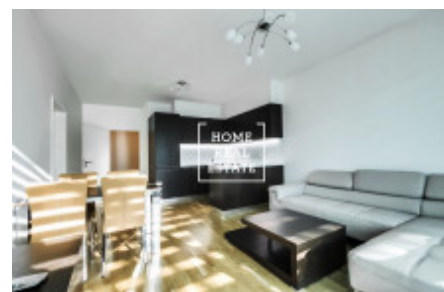

## Rent flat 2+kk, 65 m2 - Radimova

ID	<a href="#">33435</a>	Offer	Rental
Group	2+kk	Furnished	Furnished
Location	Radimova 10, Praha 6, Česko	Ownership	Personal
Usable area	65 m <sup>2</sup>	City	<a href="#">Prague</a>
City district	<a href="#">Břevnov</a>	Status	Realized