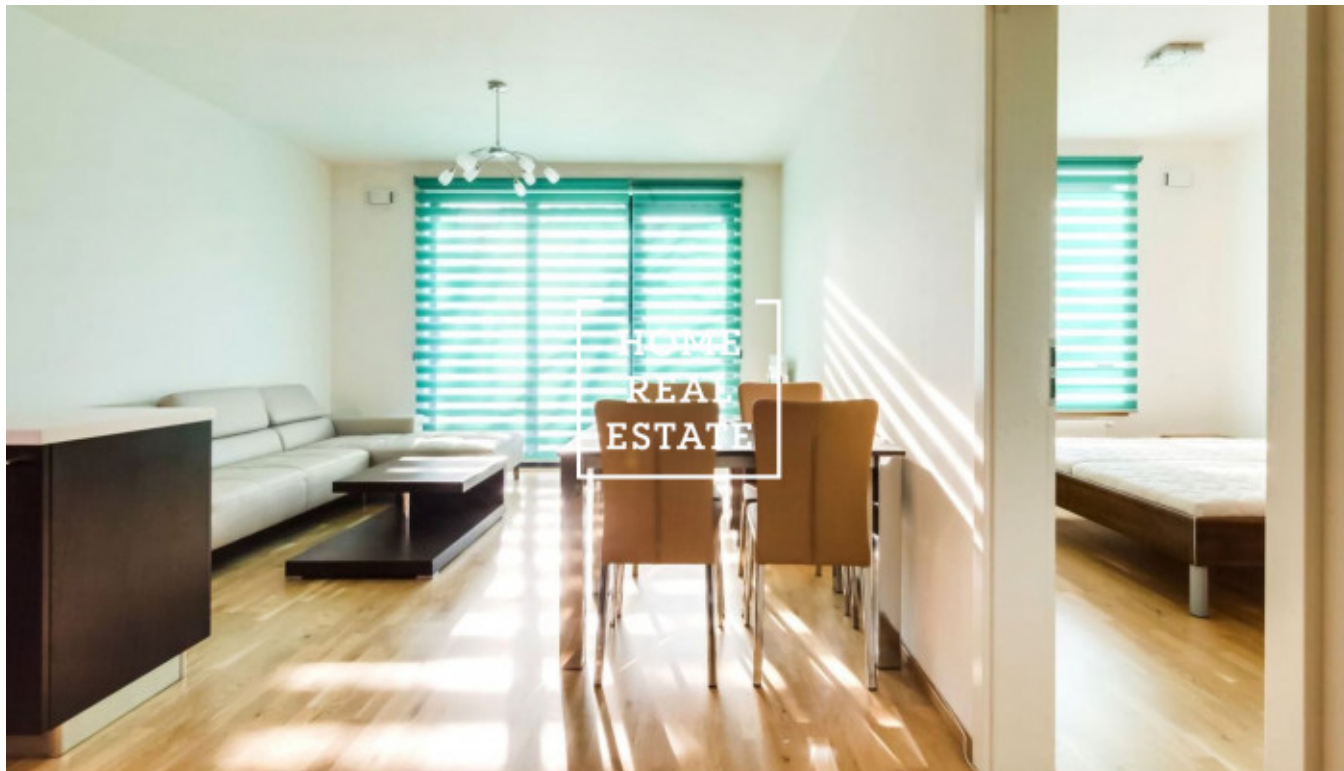

## Rent flat 2+kk, 65 m<sup>2</sup> - Radimova

ID	<a href="#">33435</a>	Offer	Rental
Group	2+kk	Furnished	Furnished
Location	Radimova 10, Praha 6, Česko	Ownership	Personal
Usable area	65 m <sup>2</sup>	City	<a href="#">Prague</a>
City district	<a href="#">Břevnov</a>	Status	Realized