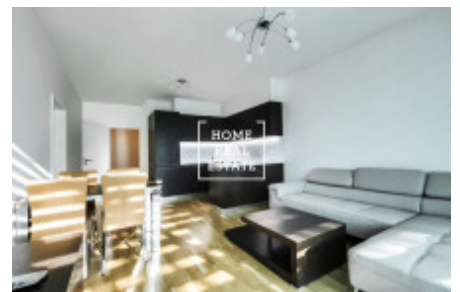

HOME
REAL
ESTATE

Rent flat 2+kk, 65 m2 - Radimova

| | |
|---------------|-----------------------------|
| ID | 33435 |
| Offer | Rental |
| Group | 2+kk |
| Furnished | Furnished |
| Location | Radimova 10, Praha 6, Česko |
| Ownership | Personal |
| Usable area | 65 m ² |
| City | Prague |
| City district | Břevnov |