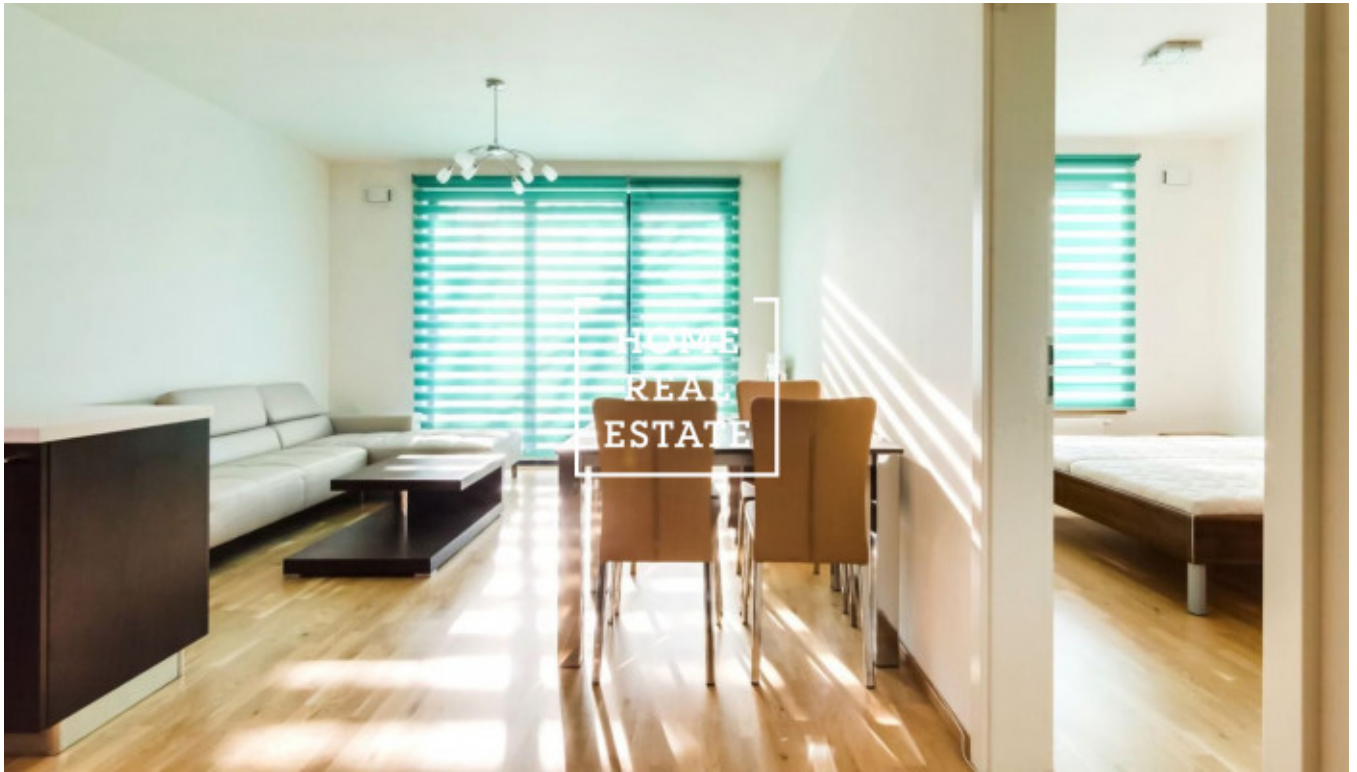

HOME
REAL
ESTATE

Rent flat 2+kk, 65 m2 - Radimova

| | |
|---------------|-----------------------------|
| ID | 33435 |
| Offer | Rental |
| Group | 2+kk |
| Furnished | Furnished |
| Location | Radimova 10, Praha 6, Česko |
| Ownership | Personal |
| Usable area | 65 m ² |
| City | Prague |
| City district | Břevnov |