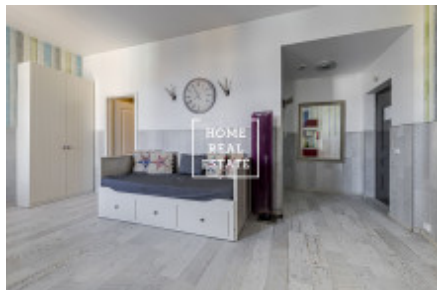

HOME
REAL
ESTATE

Rent flat 1+kk, 34 m2 - Legerova

ID	33433
Offer	Rental
Group	1+kk
Furnished	Furnished
Location	Legerova 52, Nové Město, Česko
Ownership	Personal
Usable area	34 m ²
City	Prague
City district	Nové Město