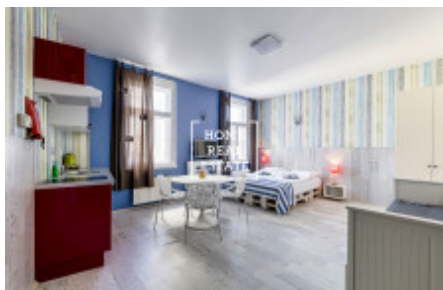

Rent flat 1+kk, 34 m2 - Legerova

ID	33433	Offer	Rental
Group	1+kk	Furnished	Furnished
Location	Legerova 52, Nové Město, Česko	Ownership	Personal
Usable area	34 m ²	City	Prague
City district	Nové Město	Status	Realized