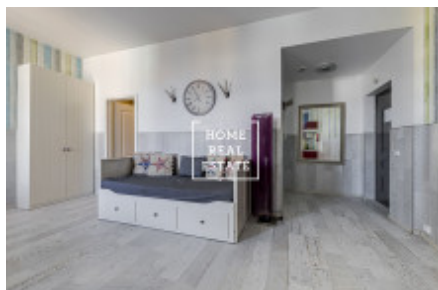

Rent flat 1+kk, 34 m2 - Legerova

ID	33433	Offer	Rental
Group	1+kk	Furnished	Furnished
Location	Legerova 52, Nové Město, Česko	Ownership	Personal
Usable area	34 m ²	City	Prague
City district	Nové Město	Status	Realized