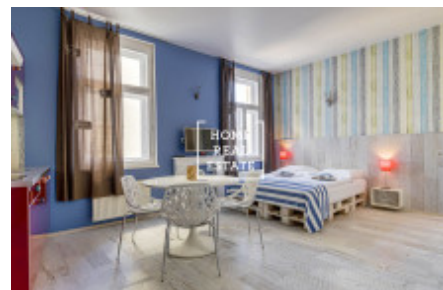

Rent flat 1+kk, 34 m2 - Legerova

ID	33433	Offer	Rental
Group	1+kk	Furnished	Furnished
Location	Legerova 52, Nové Město, Česko	Ownership	Personal
Usable area	34 m ²	City	Prague
City district	Nové Město	Status	Realized