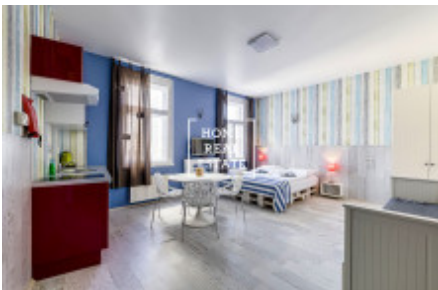

HOME
REAL
ESTATE

Rent flat 1+kk, 34 m2 - Legerova

ID	33433
Offer	Rental
Group	1+kk
Furnished	Furnished
Location	Legerova 52, Nové Město, Česko
Ownership	Personal
Usable area	34 m ²
City	Prague
City district	Nové Město