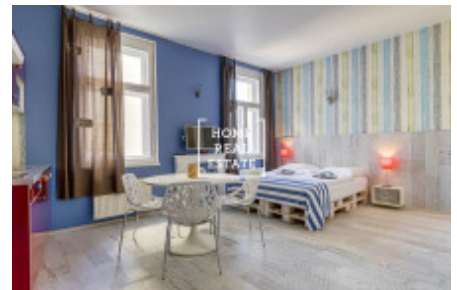

HOME
REAL
ESTATE

Rent flat 1+kk, 34 m2 - Legerova

ID	33433
Offer	Rental
Group	1+kk
Furnished	Furnished
Location	Legerova 52, Nové Město, Česko
Ownership	Personal
Usable area	34 m ²
City	Prague
City district	Nové Město