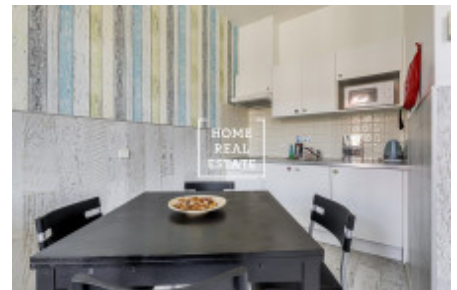

HOME
REAL
ESTATE

Rent flat 2+kk, 60 m2 - Legerova

ID	33432
Offer	Rental
Group	2+kk
Furnished	Furnished
Location	Legerova 52, Nové Město, Česko
Ownership	Personal
Usable area	60 m ²
City	Prague
City district	Nové Město