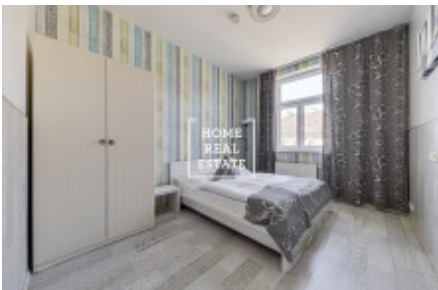

HOME
REAL
ESTATE

Rent flat 2+kk, 60 m2 - Legerova

ID	33432
Offer	Rental
Group	2+kk
Furnished	Furnished
Location	Legerova 52, Nové Město, Česko
Ownership	Personal
Usable area	60 m ²
City	Prague
City district	Nové Město