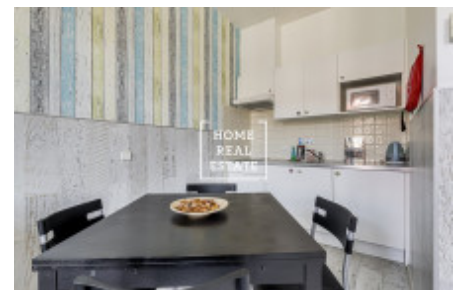

Rent flat 2+kk, 60 m2 - Legerova

ID	33432	Offer	Rental
Group	2+kk	Furnished	Furnished
Location	Legerova 52, Nové Město, Česko	Ownership	Personal
Usable area	60 m ²	City	Prague
City district	Nové Město	Status	Realized