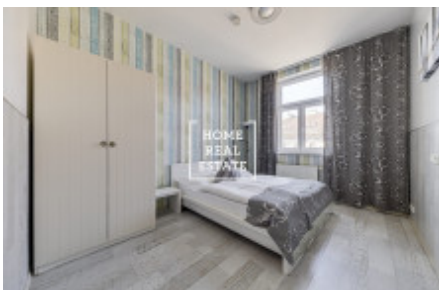

Rent flat 2+kk, 60 m2 - Legerova

ID	33432	Offer	Rental
Group	2+kk	Furnished	Furnished
Location	Legerova 52, Nové Město, Česko	Ownership	Personal
Usable area	60 m ²	City	Prague
City district	Nové Město	Status	Realized