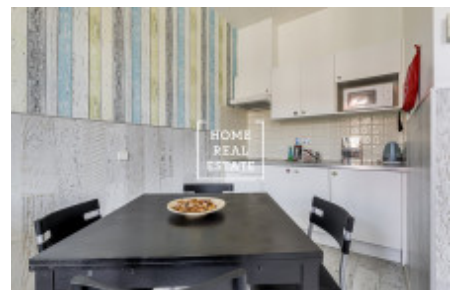

Rent flat 2+kk, 60 m2 - Legerova

ID	33432	Offer	Rental
Group	2+kk	Furnished	Furnished
Location	Legerova 52, Nové Město, Česko	Ownership	Personal
Usable area	60 m ²	City	Prague
City district	Nové Město	Status	Realized