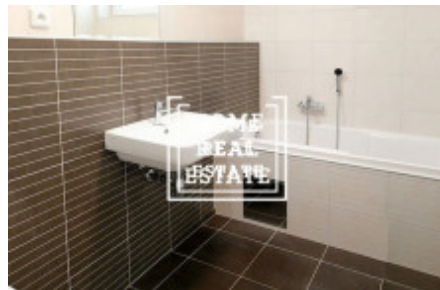

HOME
REAL
ESTATE

Rent flat 1+kk, 34 m2 - Podolská

ID	33340
Offer	Rental
Group	1+kk
Furnished	Partially furnished
Ownership	Personal
Usable area	34 m ²
City	Prague
City district	Braník