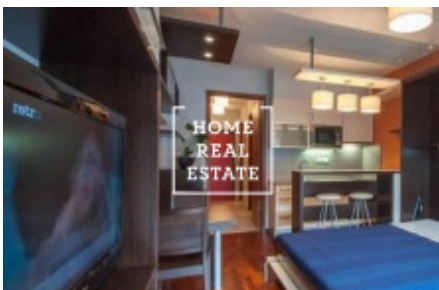

HOME
REAL
ESTATE

Rent flat 1+kk, 35 m2 - Horská

| | |
|---------------|----------------------------|
| ID | 33167 |
| Offer | Rental |
| Group | 1+kk |
| Furnished | Furnished |
| Ownership | Personal |
| Usable area | 35 m ² |
| City | Prague |
| City district | Nové Město |