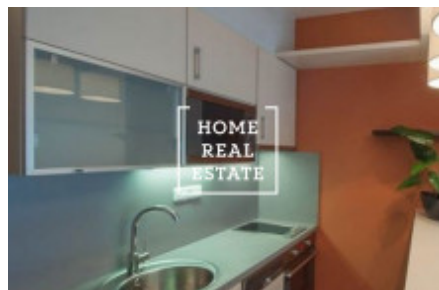

HOME
REAL
ESTATE

Rent flat 1+kk, 35 m2 - Horská

| | |
|---------------|----------------------------|
| ID | 33167 |
| Offer | Rental |
| Group | 1+kk |
| Furnished | Furnished |
| Ownership | Personal |
| Usable area | 35 m ² |
| City | Prague |
| City district | Nové Město |