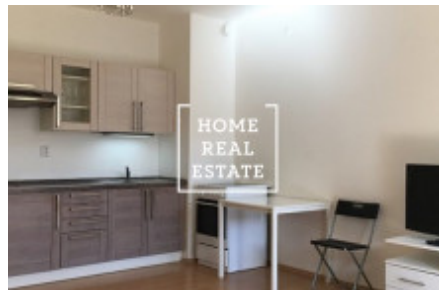

HOME
REAL
ESTATE

Rent flat 1+kk, 35 m² - Vladycká

ID	33162
Offer	Rental
Group	1+kk
Furnished	Furnished
Ownership	Personal
Usable area	35 m ²
City	Prague
City district	Hostivař