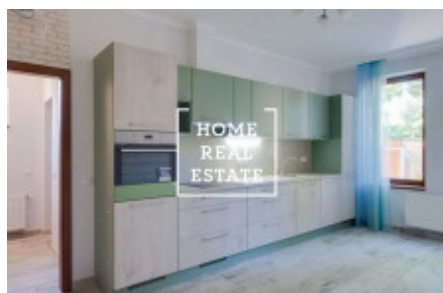

## Rent house monument / other, 407 m<sup>2</sup> - K Novému dvoru

ID	<a href="#">33096</a>	Offer	Rental
Group	Monument / Other	Usable area	407 m <sup>2</sup>
City	<a href="#">Prague</a>	City district	<a href="#">Lhotka</a>
Status	Realized		