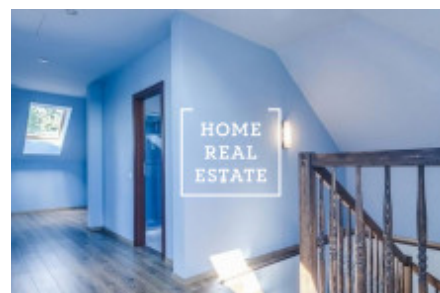

## Rent house monument / other, 407 m<sup>2</sup> - K Novému dvoru

ID	<a href="#">33096</a>	Offer	Rental
Group	Monument / Other	Usable area	407 m <sup>2</sup>
City	<a href="#">Prague</a>	City district	<a href="#">Lhotka</a>
Status	Realized		