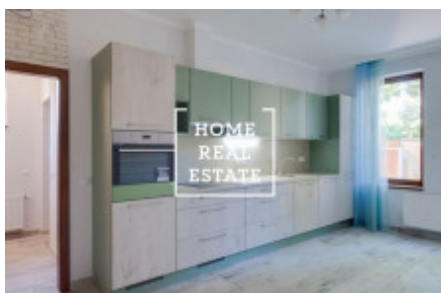

Rent house monument / other, 407 m² - K Novému dvoru

ID	33096	Offer	Rental
Group	Monument / Other	Usable area	407 m ²
City	Prague	City district	Lhotka
Status	Realized		