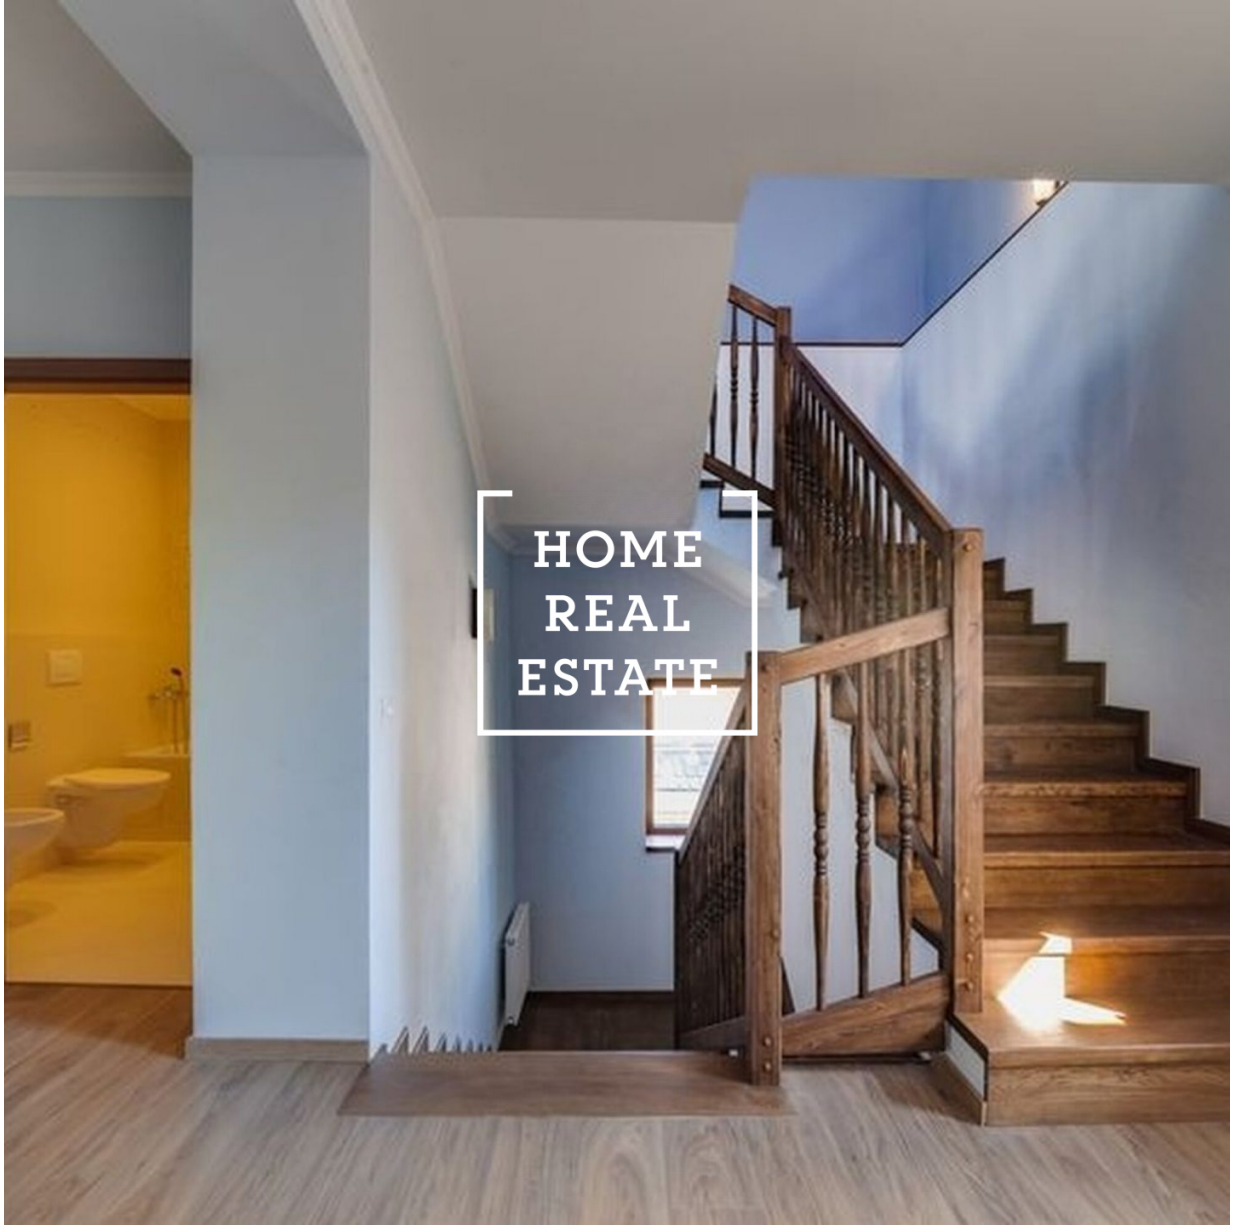

HOME
REAL
ESTATE

Rent commercial other, 407 m2 - K Novému dvoru

**HOME
REAL
ESTATE**

**HOME
REAL
ESTATE**

ID
Offer
Group
Furnished
Usable area
City
City district

[33068](#)
Rental
Other
unfurnished
407 m²
[Prague](#)
[Lhotka](#)