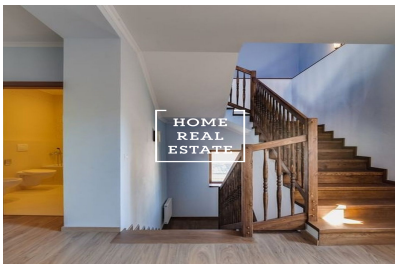

HOME
REAL
ESTATE

Rent commercial other, 407 m2 - K Novému dvoru

**HOME
REAL
ESTATE**

**HOME
REAL
ESTATE**

ID
Offer
Group
Furnished
Usable area
City
City district

[33068](#)
Rental
Other
unfurnished
407 m²
[Prague](#)
[Lhotka](#)