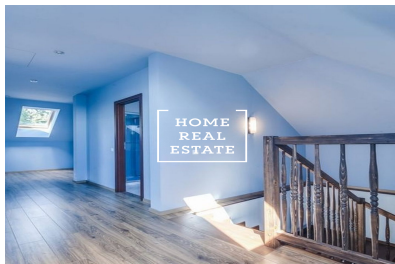

HOME
REAL
ESTATE

Rent commercial other, 407 m2 - K Novému dvoru

**HOME
REAL
ESTATE**

**HOME
REAL
ESTATE**

ID
Offer
Group
Furnished
Usable area
City
City district

[33068](#)
Rental
Other
unfurnished
407 m²
[Prague](#)
[Lhotka](#)