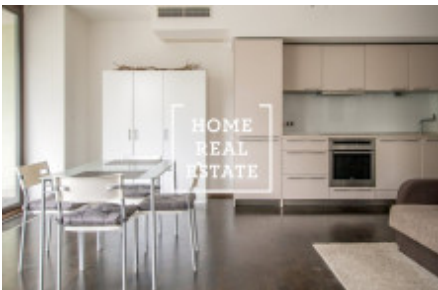

HOME
REAL
ESTATE

Rent flat 1+kk, 43 m² - Pitterova

“Home Real Estate” offers apartment to rent 1+kk 43 m2 + terrace 11m2 in residence „Central Park“ of Prague 3 - Žižkov.

Fully furnished and stylish apartment is located in the 4. floor of the new building.

Everywhere are laid with quality floor - parquet floor, large French window and stylish wood doors. The house was built in 2016 and is also equipped with an elevator. To the apartment also belongs a parking place.