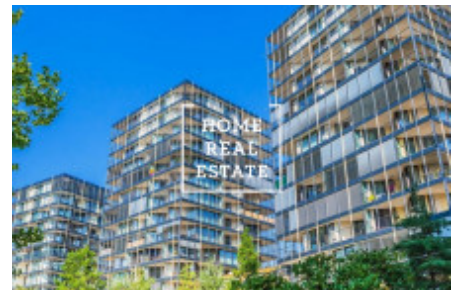

HOME
REAL
ESTATE

Rent flat 1+kk, 43 m² - Pitterova

“Home Real Estate” offers apartment to rent 1+kk 43 m2 + terrace 11m2 in residence „Central Park“ of Prague 3 - Žižkov.

Fully furnished and stylish apartment is located in the 4. floor of the new building.