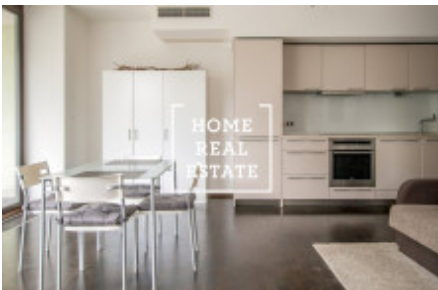

HOME
REAL
ESTATE

Rent flat 1+kk, 43 m² - Pitterova