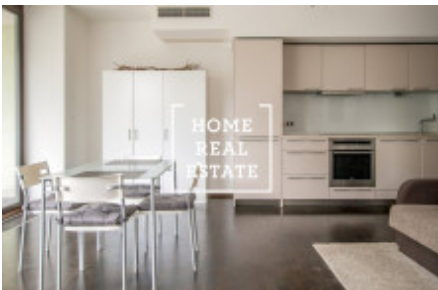

HOME
REAL
ESTATE

Rent flat 1+kk, 43 m² - Pitterova

“Home Real Estate” offers apartment to rent 1+kk 43 m² + terrace 11m² in residence „Central Park“ of Prague 3 - Žižkov.

Fully furnished and stylish apartment is located in the 4. floor of the new building.

Everywhere are laid with quality floor - parquet floor, large French window and stylish wood doors. The house was built in 2016 and is also equipped with an elevator. To the apartment also belongs a parking place.