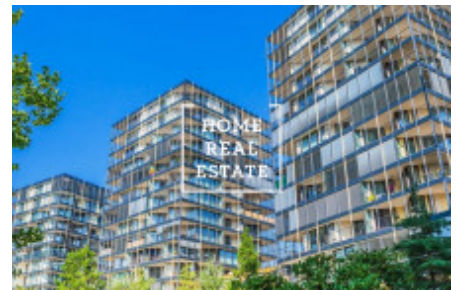

HOME
REAL
ESTATE

Rent flat 1+kk, 43 m² - Pitterova

“Home Real Estate” offers apartment to rent 1+kk 43 m² + terrace 11m² in residence „Central Park“ of Prague 3 - Žižkov.

Fully furnished and stylish apartment is located in the 4. floor of the new building.