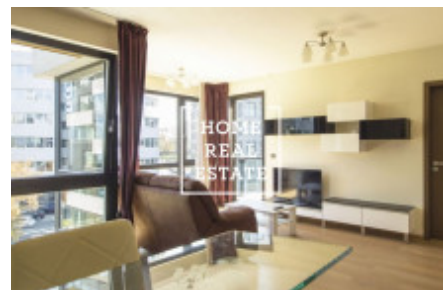

HOME
REAL
ESTATE

Rent flat 2+kk, 54 m2 - Menclova

«Home Real Estate» exclusively offers for rent a flat 2+kt with a total area of 54 m², + 5 m² balcony located in a residential project Residence DOCK in a quiet area of Prague 8 - Libeň.

Fully furnished apartment is located on the 1st floor of the new building. The center of the living area is a large room with kitchenette, dining table, TV, TV table and sofa. The kitchen is equipped with necessary electric appliances (fridge, ceramic-glass stove, hob, oven, microwave). The private part of the apartment consists of a bedroom, which is equipped with a double bed and wardrobe. Bathroom with a shower enclosure, toilet and sink. There is also a washing machine here. High quality wooden and tiled floors. Internet connection is available. To the apartment also belongs the garden, parking place in the garage and basement space.