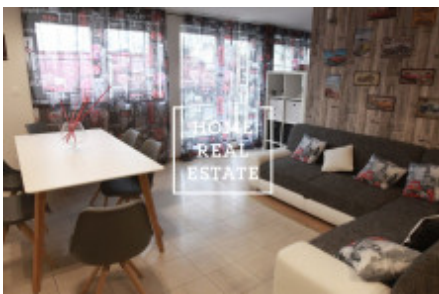

HOME
REAL
ESTATE

Rent commercial other, 100 m2 - Gorazdova, Praha 2

«Home Real Estate» offers for rent a flat 2+1 with terrace a total area of 100 m², which is located in a popular location of Prague 2 - Nové Město. It is located within walking distance of the Charles Square, and you can get to the city center by tram (only 6 minutes) or metro (2 minutes). There is an excellent transport availability and also a lot of space for active lifestyle and pleasant walks along the river. At the Charles Square you will find lots of greenery, and here you can spend a lot of time reading or just sitting on a bench. Fully furnished apartment is located on the 7th floor of the building after reconstruction near the Dancing house. The apartment is full of light, very airy and spacious. The center of a flat is a sunny living room with a studio couch and TV. The kitchenette is fully equipped with all necessary electric appliances (fridge, cooker, oven, extractor hood) and a dining table. In the private part of the apartment are 2 bedrooms with beds, wardrobes and writing table. The bathroom with a bath, sink and WC. High quality wooden floors and tiles. Excellent transport availability - tram stop within walking distance, metro Karlovo náměstí 3-minute walk. Close to restaurants, city center, waterfront. You can reach Wenceslas Square in 6 minutes by tram or in 2 minutes by metro. Infrastructure offers different places to visit: banks, post office, shops, restaurant, health center, supermarkets Albert and Tesco, kindergarten, school, gymnasium, parks, a pleasant space for relaxation and recreation. Furnishing: furniture, en-suite electrical appliances, kitchenette, shower enclosure, wooden floor, TV Total price: 40. 000 CZK including utilities. For further information and flat overview arrangement please contact real estate agent of fill the form below.