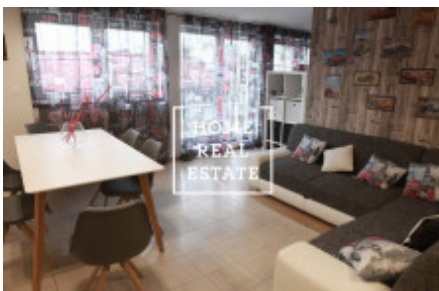

HOME
REAL
ESTATE

Rent commercial other, 100 m2 - Gorazdova, Praha 2

«Home Real Estate» offers for rent a flat 2+1 with terrace a total area of 100 m², which is located in a popular location of Prague 2 - Nové Město. It is located within walking distance of the Charles Square, and you can get to the city center by tram (only 6 minutes) or metro (2 minutes). There is an excellent transport availability and also a lot of space for active lifestyle and pleasant walks along the river. At the Charles Square you will find lots of greenery, and here you can spend a lot of time reading or just sitting on a bench. Fully furnished apartment is located on the 7th floor of the building after reconstruction near the Dancing house. The apartment is full of light, very airy and spacious. The center of a flat is a sunny living room with a studio couch and TV. The kitchenette is fully equipped with all necessary electric appliances (fridge, cooker, oven, extractor hood) and a dining table. In the private part of the apartment are 2 bedrooms with beds, wardrobes and writing table. The bathroom with a bath, sink and WC. High quality wooden floors and tiles. Excellent transport availability - tram stop within walking distance, metro Karlovo náměstí 3-minute walk. Close to restaurants, city center, waterfront. You can reach Wenceslas Square in 6 minutes by tram or in 2 minutes by metro. Infrastructure offers different places to visit: banks, post office, shops, restaurant, health center, supermarkets Albert and Tesco, kindergarden, school, gymnasium, parks, a pleasant space for relaxation and recreation. Furnishing: furniture, en-suite electrical appliances, kitchenette, shower enclosure, wooden floor, TV Total price: 40. 000 CZK including utilities. For further information and flat overview arrangement please contact real estate agent of fill the form below.