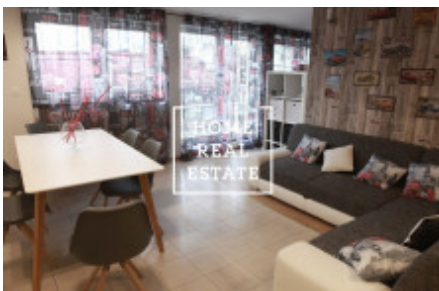

## Rent commercial other, 100 m2 - Gorazdova, Praha 2

«Home Real Estate» offers for rent a flat 2+1 with terrace a total area of 100 m<sup>2</sup>, which is located in a popular location of Prague 2 - Nové Město. It is located within walking distance of the Charles Square, and you can get to the city center by tram (only 6 minutes) or metro (2 minutes). There is an excellent transport availability and also a lot of space for active lifestyle and pleasant walks along the river. At the Charles Square you will find lots of greenery, and here you can spend a lot of time reading or just sitting on a bench. Fully furnished apartment is located on the 7th floor of the building after reconstruction near the Dancing house. The apartment is full of light, very airy and spacious. The center of a flat is a sunny living room with a studio couch and TV. The kitchenette is fully equipped with all necessary electric appliances (fridge, cooker, oven, extractor hood) and a dining table. In the private part of the apartment are 2 bedrooms with beds, wardrobes and writing table. The bathroom with a bath, sink and WC. High quality wooden floors and tiles. Excellent transport availability - tram stop within walking distance, metro Karlovo náměstí 3-minute walk. Close to restaurants, city center, waterfront. You can reach Wenceslas Square in 6 minutes by tram or in 2 minutes by metro. Infrastructure offers different places to visit: banks, post office, shops, restaurant, health center, supermarkets Albert and Tesco, kindergarten, school, gymnasium, parks, a pleasant space for relaxation and recreation. Furnishing: furniture, en-suite electrical appliances, kitchenette, shower enclosure, wooden floor, TV Total price: 40. 000 CZK including utilities. For further information and flat overview arrangement please contact real estate agent of fill the form below.