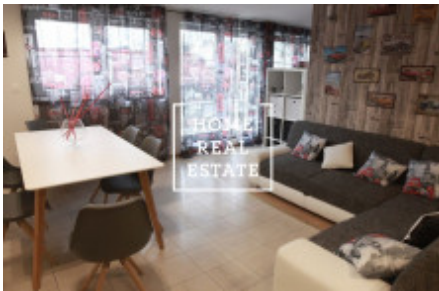

HOME
REAL
ESTATE

Rent commercial other, 100 m2 - Gorazdova, Praha 2

«Home Real Estate» offers for rent a flat 2+1 with terrace a total area of 100 m², which is located in a popular location of Prague 2 - Nové Město. It is located within walking distance of the Charles Square, and you can get to the city center by tram (only 6 minutes) or metro (2 minutes). There is an excellent transport availability and also a lot of space for active lifestyle and pleasant walks along the river. At the Charles Square you will find lots of greenery, and here you can spend a lot of time reading or just sitting on a bench. Fully furnished apartment is located on the 7th floor of the building after reconstruction near the Dancing house. The apartment is full of light, very airy and spacious. The center of a flat is a sunny living room with a studio couch and TV. The kitchenette is fully equipped with all necessary electric appliances (fridge, cooker, oven, extractor hood) and a dining table. In the private part of the apartment are 2 bedrooms with beds, wardrobes and writing table. The bathroom with a bath, sink and WC. High quality wooden floors and tiles. Excellent transport availability - tram stop within walking distance, metro Karlovo náměstí 3-minute walk. Close to restaurants, city center, waterfront. You can reach Wenceslas Square in 6 minutes by tram or in 2 minutes by metro. Infrastructure offers different places to visit: banks, post office, shops, restaurant, health center, supermarkets Albert and Tesco, kindergarden, school, gymnasium, parks, a pleasant space for relaxation and recreation. Furnishing: furniture, en-suite electrical appliances, kitchenette, shower enclosure, wooden floor, TV Total price: 40. 000 CZK including utilities. For further information and flat overview arrangement please contact real estate agent of fill the form below.