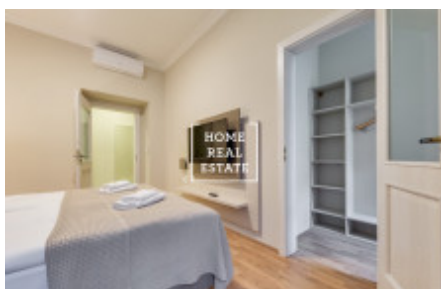

HOME
REAL
ESTATE

Rent flat 2+kk, 61 m² - Kamenická, Praha 6

ID
Offer
Group
Location
Ownership
Usable area
City
District
City district

[32194](#)
Rental
2+kk
Kamenická 655/54, 170 00 Praha
7-Holešovice, Czechia
Personal
61 m²
[Prague](#)
[Praha 6](#)
[Bubeneč](#)