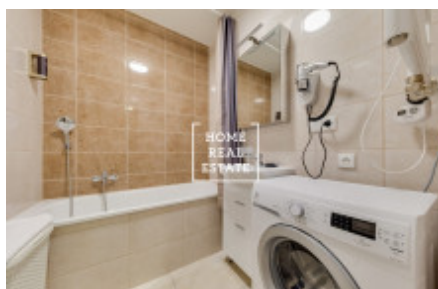

HOME
REAL
ESTATE

Rent flat 2+kk, 61 m² - Kamenická, Praha 6

ID
Offer
Group
Location
Ownership
Usable area
City
District
City district

[32194](#)
Rental
2+kk
Kamenická 655/54, 170 00 Praha
7-Holešovice, Czechia
Personal
61 m²
[Prague](#)
[Praha 6](#)
[Bubeneč](#)