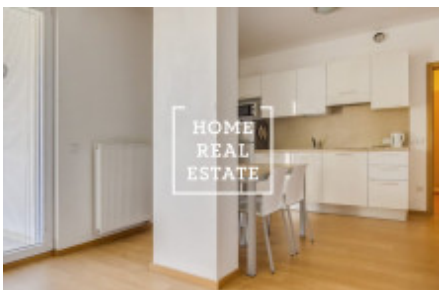

HOME
REAL
ESTATE

Rent flat 2+kk, 45 m2 - U Sluncové, Praha 8

ID	32188
Offer	Rental
Group	2+kk
Furnished	Furnished
Location	U Sluncové, Praha 8-Invalidovna, Česko
Ownership	Personal
Usable area	45 m ²
City	Prague
District	Praha 8
City district	Karlín