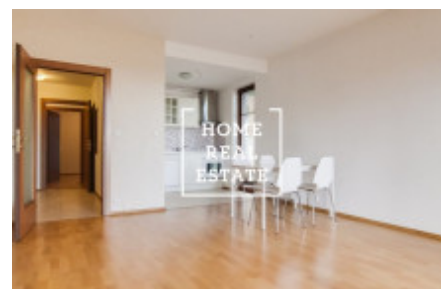

HOME
REAL
ESTATE

Rent flat 2+kk, 57 m² - Nekvasilova, Praha 8

The company „Home Real Estate“ offers for rent a flat 2 + kk of 57 sqm, located in the sought after locality of Prague 8 - Karlín in residence.

Modern apartment is located in 3 floors of new building.

The living area of the apartment is a large room with a fully equipped kitchen corner: induction hob, oven, digestor, fridge and dishwasher. Available so the bedroom. The bathroom has a sink, bathtub and toilet.

The high quality materials are used in the apartment: wooden parquet, French windows and a minimalist door.

Nearby all amenities: shops, restaurant, primary and secondary schools, banks, post office, supermarket is right next to the house.