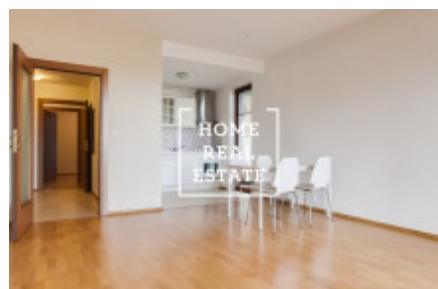

HOME
REAL
ESTATE

Rent flat 2+kk, 57 m² - Nekvasilova, Praha 8