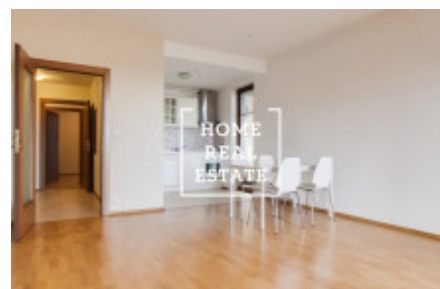

HOME
REAL
ESTATE

Rent flat 2+kk, 57 m² - Nekvasilova, Praha 8