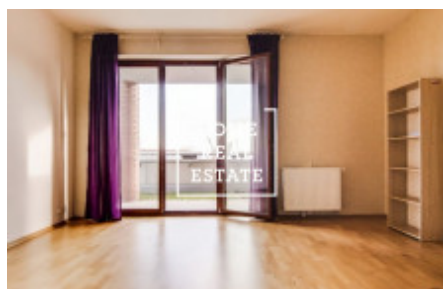

HOME
REAL
ESTATE

Rent flat 2+kk, 57 m² - Nekvasilova, Praha 8