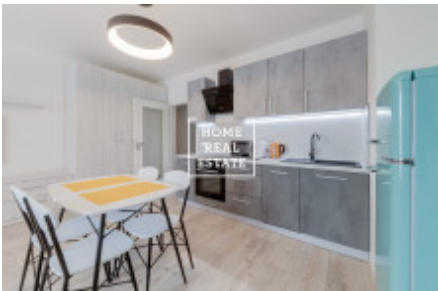

HOME
REAL
ESTATE

Rent flat atypical, 35 m² - Nekvasilova, Praha 8

ID
Offer
Group
Furnished
Location
Ownership
Usable area
City
District
City district

[32136](#)
Rental
Atypical
Furnished
Nekvasilova 569/25, 186 00
Praha 8-Karlín, Česko
Personal
35 m²
[Prague](#)
[Praha 8](#)
[Karlín](#)