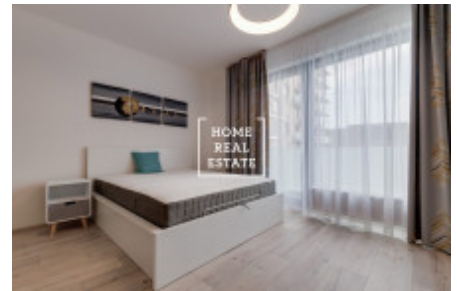

HOME
REAL
ESTATE

Rent flat atypical, 35 m² - Nekvasilova, Praha 8

ID
Offer
Group
Furnished
Location
Ownership
Usable area
City
District
City district

[32136](#)
Rental
Atypical
Furnished
Nekvasilova 569/25, 186 00
Praha 8-Karlín, Česko
Personal
35 m²
[Prague](#)
[Praha 8](#)
[Karlín](#)