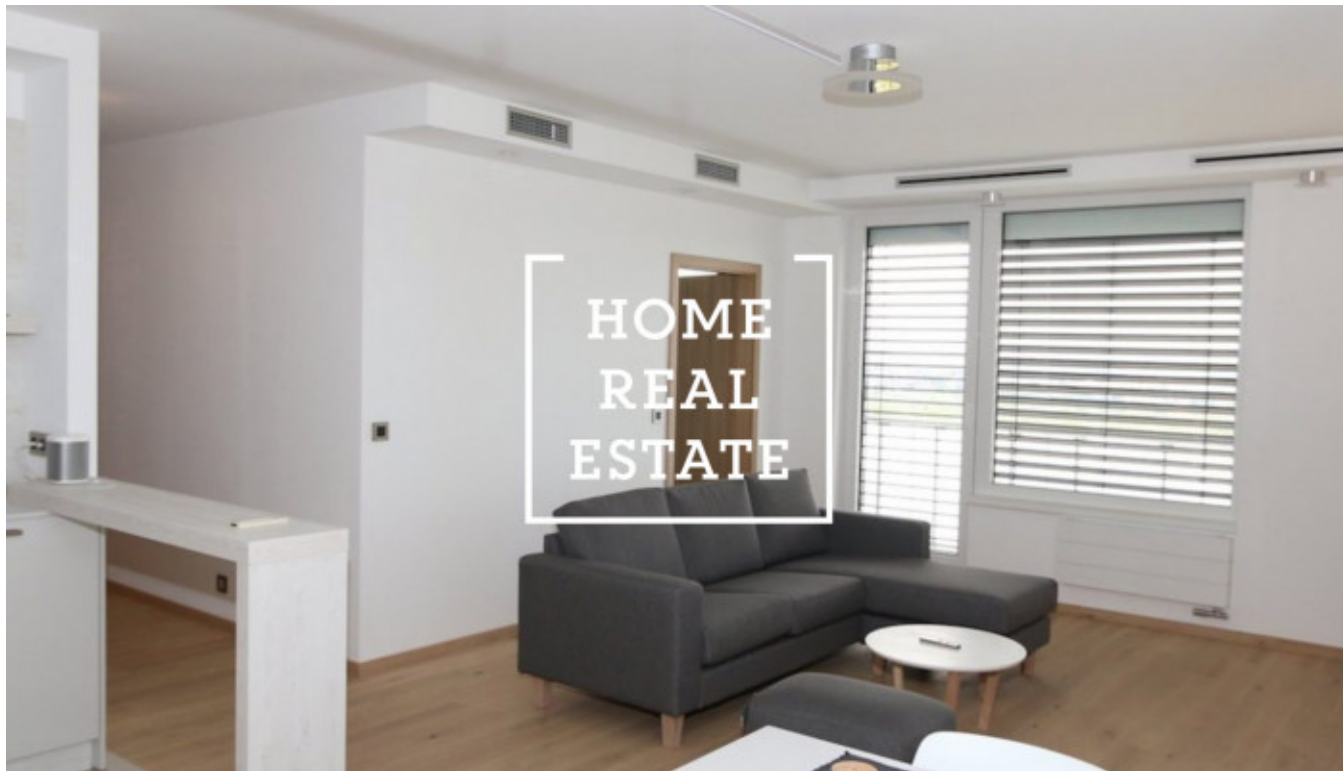

Rent flat 2+kk, 67 m² - Klementova, Praha 5

ID	32095
Offer	Rental
Group	2+kk
Location	Klementova 2/2886 Stodůlky Praha
Ownership	Personal
Usable area	67 m ²
City	Prague
District	Praha 5
City district	Stodůlky