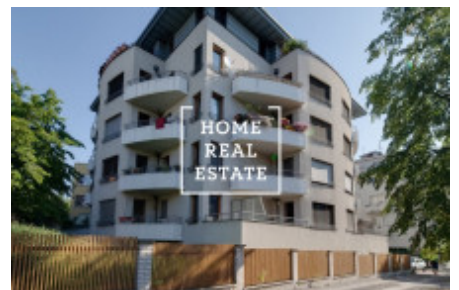

HOME
REAL
ESTATE

Rent flat atypical, 70 m² - Ruská, Praha 1

Available now!

For more information about this property or to arrange the viewings, please contact us or fill in the form below, we will be glad to help you!

Leave the request below, and our manager will select suitable apartment offers & photos, based on your criteria.

ID	32089	Offer	Rental
Group	Atypical	Location	Ruská Praha
Ownership	Personal	Usable area	70 m ²
City	Prague	District	Praha 1
City district	Vinohrady	Status	Realized