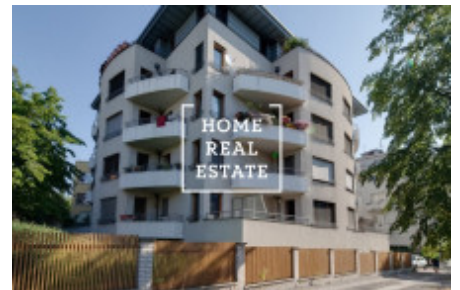

HOME
REAL
ESTATE

Rent flat atypical, 70 m² - Ruská, Praha 1

Available now!

For more information about this property or to arrange the viewings, please contact us or fill in the form below, we will be glad to help you!