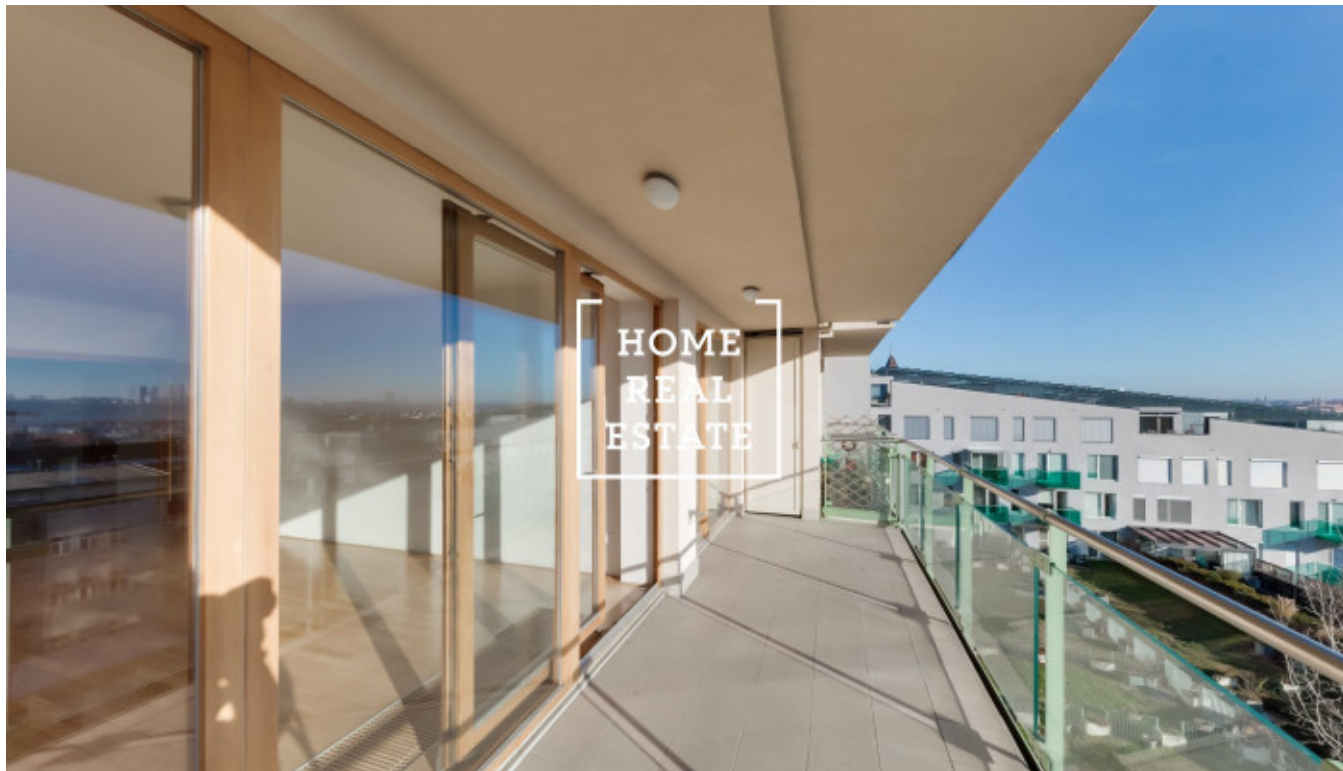

Sale flat 4+kk, 121 m² - Švédská, Praha 5

ID	32077	Offer	Sale
Group	4+kk	Furnished	unfurnished
Location	Švédská 1156/25, 150 00 Smíchov, Чехия	Ownership	Personal
Usable area	121 m ²	City	Prague
District	Praha 5	City district	Smíchov
Status	Realized		