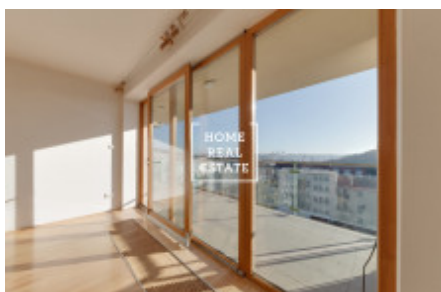

Sale flat 4+kk, 121 m² - Švédská, Praha 5

ID	32077	Offer	Sale
Group	4+kk	Furnished	unfurnished
Location	Švédská 1156/25, 150 00 Smíchov, Чехия	Ownership	Personal
Usable area	121 m ²	City	Prague
District	Praha 5	City district	Smíchov
Status	Realized		