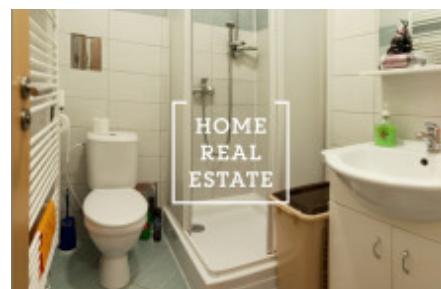

## Rent flat atypical, 20 m2 - Seifertova, Praha 3

Servis fee 3500 CZK (all included with internet)  
Deposit 11 000 CZK  
Commission: 11 000 CZK

ID	<a href="#">32075</a>	Offer	Rental
Group	Atypical	Location	Seifertova, Praha 3- Žižkov, Česko
Ownership	Personal	Usable area	20 m <sup>2</sup>
City	<a href="#">Prague</a>	District	<a href="#">Praha 3</a>
City district	<a href="#">Žižkov</a>	Status	Realized