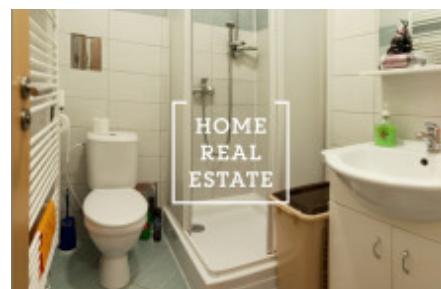

HOME
REAL
ESTATE

Rent flat atypical, 20 m2 - Seifertova, Praha 3