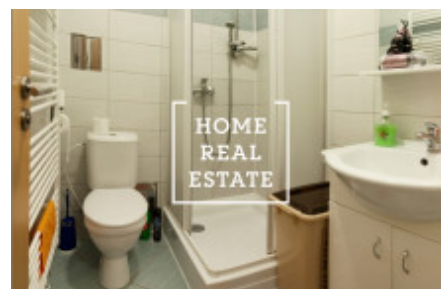

HOME
REAL
ESTATE

Rent flat atypical, 20 m2 - Seifertova, Praha 3

ID	32075
Offer	Rental
Group	Atypical
Location	Seifertova, Praha 3-Žižkov, Česko
Ownership	Personal
Usable area	20 m ²
City	Prague
District	Praha 3
City district	Žižkov