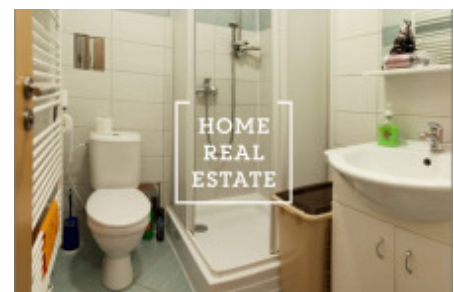

HOME
REAL
ESTATE

Rent flat atypical, 20 m2 - Seifertova, Praha 3

Servis fee 3500 CZK (all included with internet)
Deposit 11 000 CZK
Commission: 11 000 CZK

ID	32075	Offer	Rental
Group	Atypical	Location	Seifertova, Praha 3- Žižkov, Česko
Ownership	Personal	Usable area	20 m ²
City	Prague	District	Praha 3
City district	Žižkov	Status	Realized