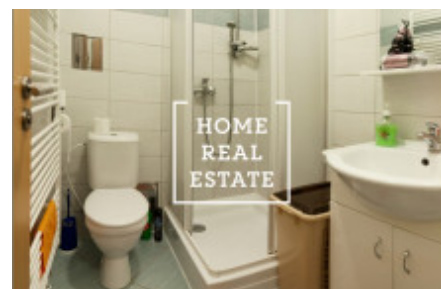

HOME
REAL
ESTATE

Rent flat atypical, 20 m2 - Seifertova, Praha 3

Servis fee 3500 CZK (all included with internet)
Deposit 11 000 CZK
Commission: 11 000 CZK

ID	32075	Offer	Rental
Group	Atypical	Location	Seifertova, Praha 3- Žižkov, Česko
Ownership	Personal	Usable area	20 m ²
City	Prague	District	Praha 3
City district	Žižkov	Status	Realized