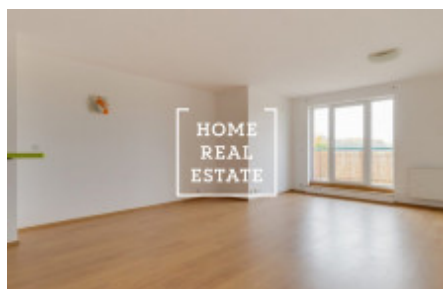

Rent flat 1+kk, 50 m2 - Tupolevova, Praha 9

ID	32067	Offer	Rental
Group	1+kk	Ownership	Personal
Usable area	50 m ²	City	Prague
District	Praha 9	City district	Letňany
Status	Realized		