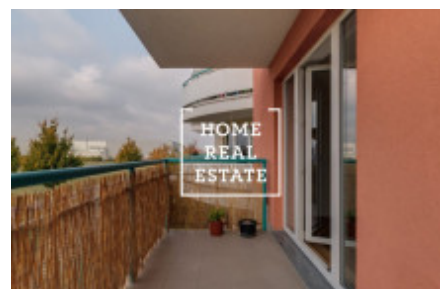

## Rent flat 1+kk, 50 m2 - Tupolevova, Praha 9

ID	<a href="#">32067</a>	Offer	Rental
Group	1+kk	Ownership	Personal
Usable area	50 m <sup>2</sup>	City	<a href="#">Prague</a>
District	<a href="#">Praha 9</a>	City district	<a href="#">Letňany</a>
Status	Realized		