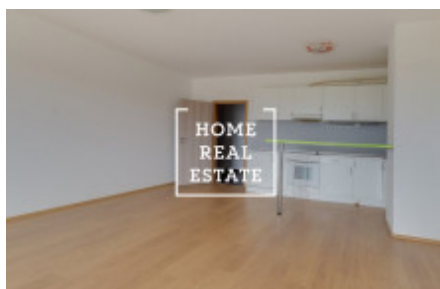

Rent flat 1+kk, 50 m2 - Tupolevova, Praha 9

ID	32067	Offer	Rental
Group	1+kk	Ownership	Personal
Usable area	50 m ²	City	Prague
District	Praha 9	City district	Letňany
Status	Realized		