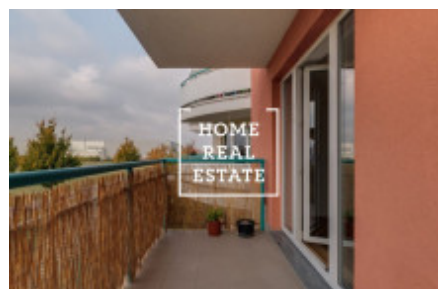

Rent flat 1+kk, 50 m2 - Tupolevova, Praha 9

ID	32067	Offer	Rental
Group	1+kk	Ownership	Personal
Usable area	50 m ²	City	Prague
District	Praha 9	City district	Letňany
Status	Realized		