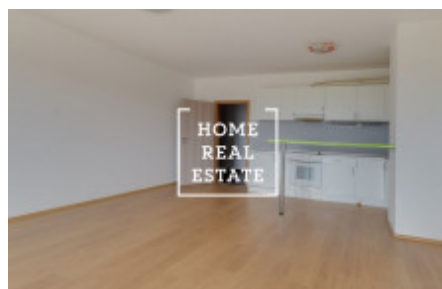

## Rent flat 1+kk, 50 m2 - Tupolevova, Praha 9

ID	<a href="#">32067</a>	Offer	Rental
Group	1+kk	Ownership	Personal
Usable area	50 m <sup>2</sup>	City	<a href="#">Prague</a>
District	<a href="#">Praha 9</a>	City district	<a href="#">Letňany</a>
Status	Realized		