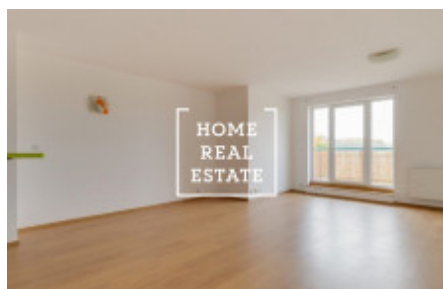

## Rent flat 1+kk, 50 m2 - Tupolevova, Praha 9

ID	<a href="#">32067</a>	Offer	Rental
Group	1+kk	Ownership	Personal
Usable area	50 m <sup>2</sup>	City	<a href="#">Prague</a>
District	<a href="#">Praha 9</a>	City district	<a href="#">Letňany</a>
Status	Realized		