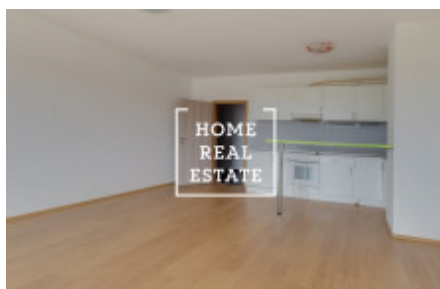

## Rent flat 1+kk, 50 m2 - Tupolevova, Praha 9

ID	<a href="#">32067</a>	Offer	Rental
Group	1+kk	Ownership	Personal
Usable area	50 m <sup>2</sup>	City	<a href="#">Prague</a>
District	<a href="#">Praha 9</a>	City district	<a href="#">Letňany</a>
Status	Realized		