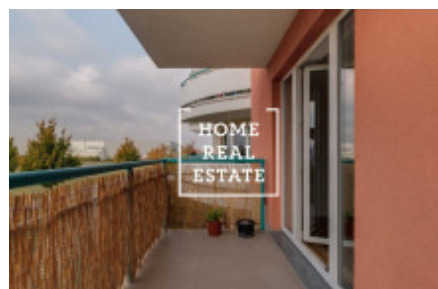

## Rent flat 1+kk, 50 m2 - Tupolevova, Praha 9

ID	<a href="#">32067</a>	Offer	Rental
Group	1+kk	Ownership	Personal
Usable area	50 m <sup>2</sup>	City	<a href="#">Prague</a>
District	<a href="#">Praha 9</a>	City district	<a href="#">Letňany</a>
Status	Realized		