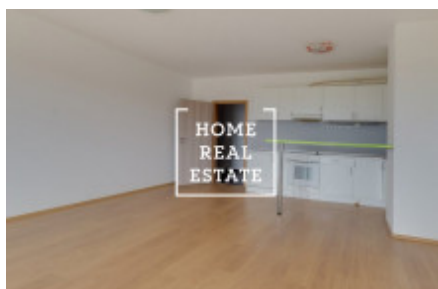

## Rent flat 1+kk, 50 m2 - Tupolevova, Praha 9

ID  
Offer  
Group  
Ownership  
Usable area  
City  
District  
City district

[32067](#)  
Rental  
1+kk  
Personal  
50 m<sup>2</sup>  
[Prague](#)  
[Praha 9](#)  
[Letňany](#)