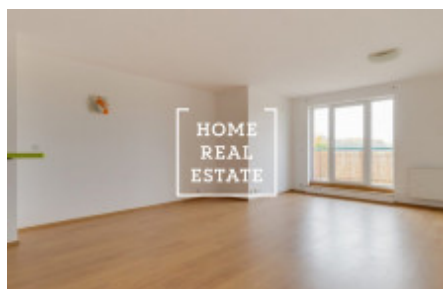

Rent flat 1+kk, 50 m2 - Tupolevova, Praha 9

ID	32058	Offer	Rental
Group	1+kk	Ownership	Personal
Usable area	50 m ²	City	Prague
District	Praha 9	City district	Letňany
Status	Realized		