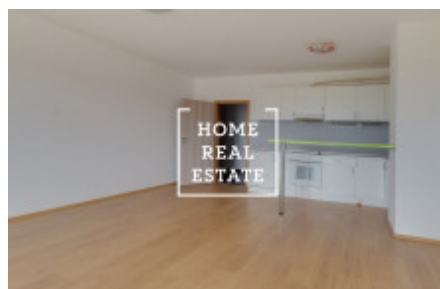

Rent flat 1+kk, 50 m2 - Tupolevova, Praha 9

ID	32058	Offer	Rental
Group	1+kk	Ownership	Personal
Usable area	50 m ²	City	Prague
District	Praha 9	City district	Letňany
Status	Realized		