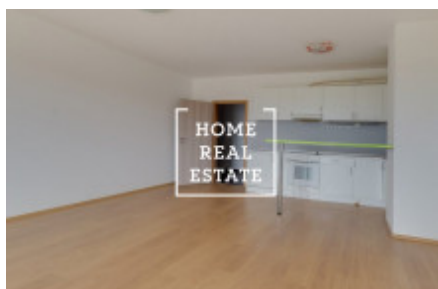

Rent flat 1+kk, 50 m2 - Tupolevova, Praha 9

ID	32058	Offer	Rental
Group	1+kk	Ownership	Personal
Usable area	50 m ²	City	Prague
District	Praha 9	City district	Letňany
Status	Realized		