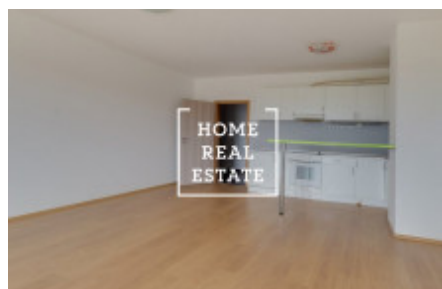

Rent flat 1+kk, 50 m2 - Tupolevova, Praha 9

ID	32058	Offer	Rental
Group	1+kk	Ownership	Personal
Usable area	50 m ²	City	Prague
District	Praha 9	City district	Letňany
Status	Realized		