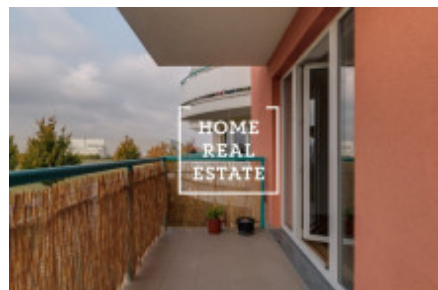

Rent flat 1+kk, 50 m² - Tupolevova, Praha 9

ID	32058	Offer	Rental
Group	1+kk	Ownership	Personal
Usable area	50 m ²	City	Prague
District	Praha 9	City district	Letňany
Status	Realized		