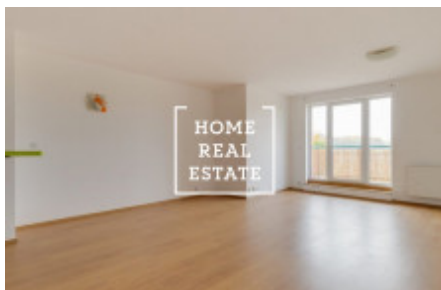

Rent flat 1+kk, 50 m² - Tupolevova, Praha 9

ID	32058	Offer	Rental
Group	1+kk	Ownership	Personal
Usable area	50 m ²	City	Prague
District	Praha 9	City district	Letňany
Status	Realized		