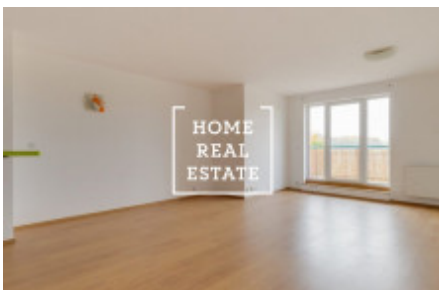

Rent flat 1+kk, 50 m2 - Tupolevova, Praha 9

ID	32058	Offer	Rental
Group	1+kk	Ownership	Personal
Usable area	50 m ²	City	Prague
District	Praha 9	City district	Letňany
Status	Realized		