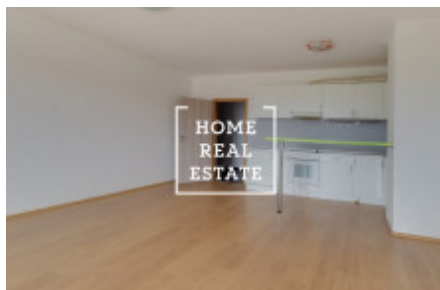

Rent flat 1+kk, 50 m² - Tupolevova, Praha 9

ID	32058	Offer	Rental
Group	1+kk	Ownership	Personal
Usable area	50 m ²	City	Prague
District	Praha 9	City district	Letňany
Status	Realized		