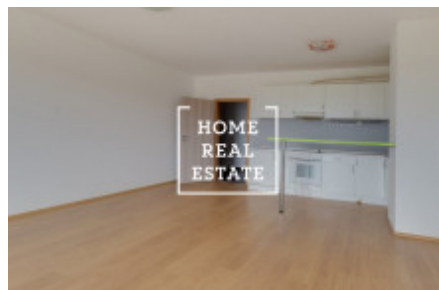

Rent flat 1+kk, 50 m2 - Tupolevova, Praha 9

ID	32058	Offer	Rental
Group	1+kk	Ownership	Personal
Usable area	50 m ²	City	Prague
District	Praha 9	City district	Letňany
Status	Realized		