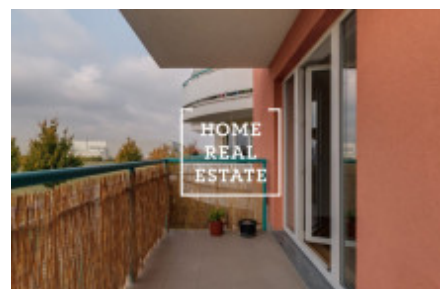

Rent flat 1+kk, 50 m2 - Tupolevova, Praha 9

ID	32058	Offer	Rental
Group	1+kk	Ownership	Personal
Usable area	50 m ²	City	Prague
District	Praha 9	City district	Letňany
Status	Realized		