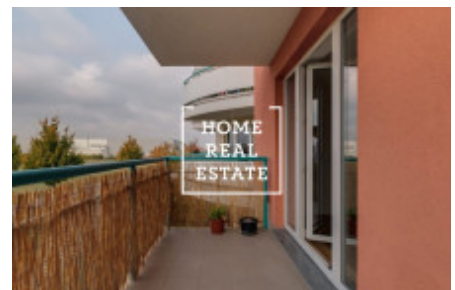

Rent flat 1+kk, 50 m2 - Tupolevova, Praha 9

ID	32058	Offer	Rental
Group	1+kk	Ownership	Personal
Usable area	50 m ²	City	Prague
District	Praha 9	City district	Letňany
Status	Realized		