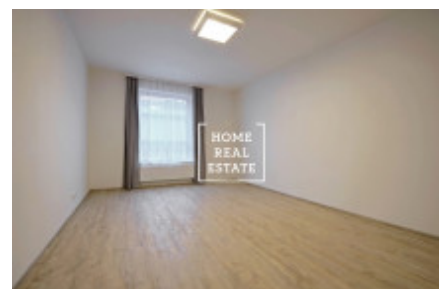

## Rent flat 2+kk, 68 m<sup>2</sup> - Rybalkova, Praha 1

ID	<a href="#">31985</a>
Offer	Rental
Group	2+kk
Furnished	unfurnished
Location	Rybalkova 198/45, 101 00 Praha 10-Vršovice, Česko
Ownership	Personal
Usable area	68 m <sup>2</sup>
City	<a href="#">Prague</a>
District	<a href="#">Praha 1</a>
City district	<a href="#">Vinohrady</a>