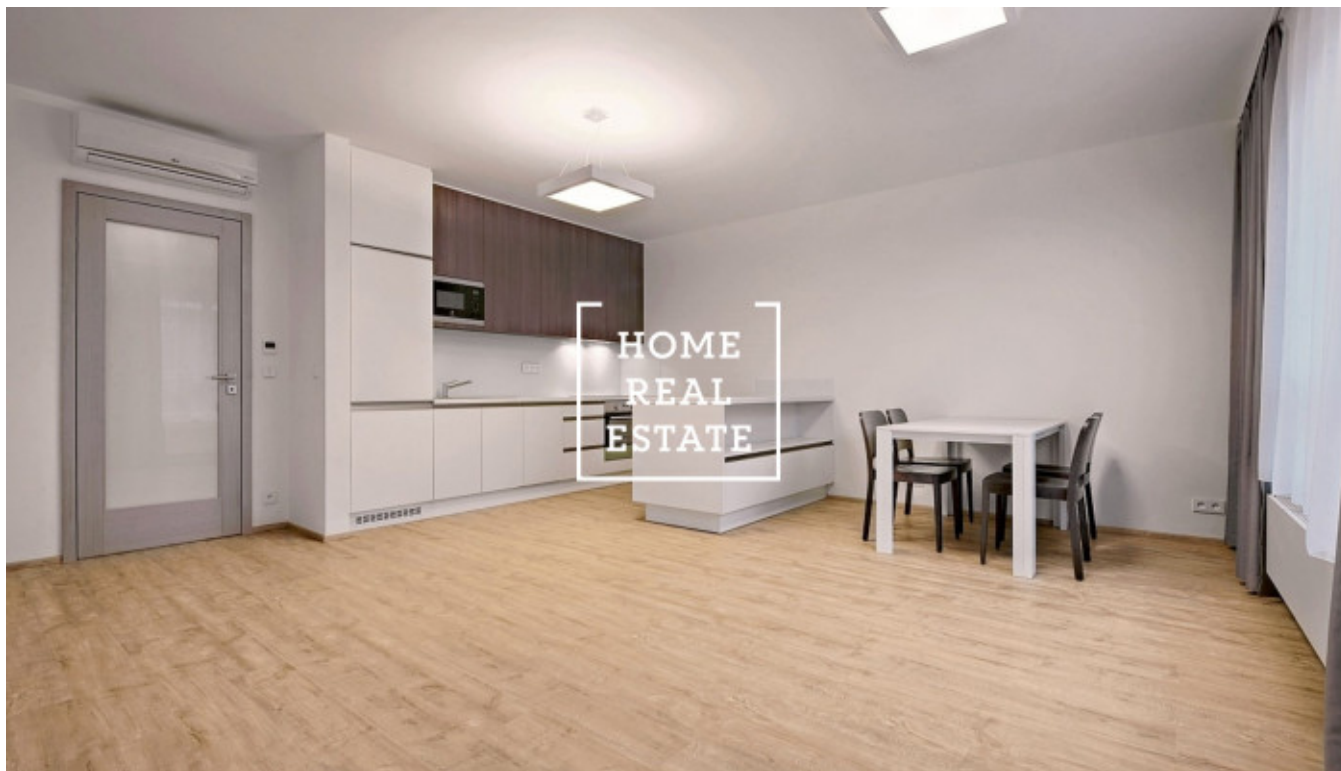

## Rent flat 2+kk, 68 m<sup>2</sup> - Rybalkova, Praha 1

ID	<a href="#">31985</a>
Offer	Rental
Group	2+kk
Furnished	unfurnished
Location	Rybalkova 198/45, 101 00 Praha 10-Vršovice, Česko
Ownership	Personal
Usable area	68 m <sup>2</sup>
City	<a href="#">Prague</a>
District	<a href="#">Praha 1</a>
City district	<a href="#">Vinohrady</a>