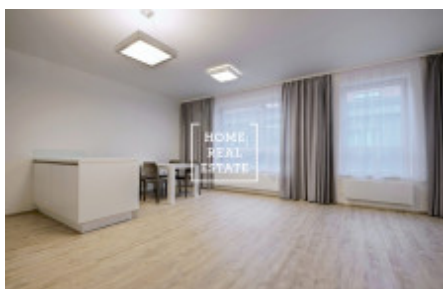

## Rent flat 2+kk, 68 m<sup>2</sup> - Rybalkova, Praha 1

ID	<a href="#">31985</a>
Offer	Rental
Group	2+kk
Furnished	unfurnished
Location	Rybalkova 198/45, 101 00 Praha 10-Vršovice, Česko
Ownership	Personal
Usable area	68 m <sup>2</sup>
City	<a href="#">Prague</a>
District	<a href="#">Praha 1</a>
City district	<a href="#">Vinohrady</a>