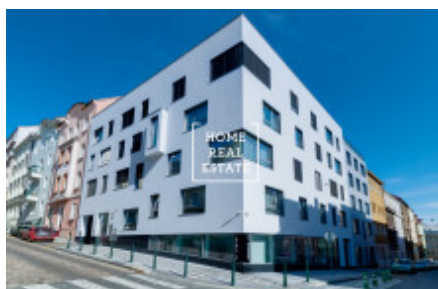

## Rent flat 2+kk, 68 m<sup>2</sup> - Rybalkova, Praha 1

ID	<a href="#">31985</a>
Offer	Rental
Group	2+kk
Furnished	unfurnished
Location	Rybalkova 198/45, 101 00 Praha 10-Vršovice, Česko
Ownership	Personal
Usable area	68 m <sup>2</sup>
City	<a href="#">Prague</a>
District	<a href="#">Praha 1</a>
City district	<a href="#">Vinohrady</a>