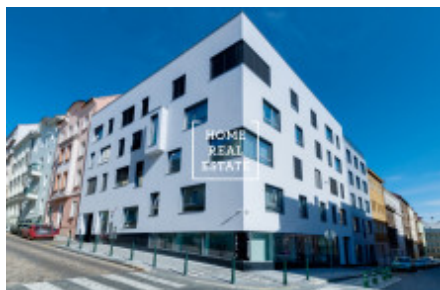

## Rent flat 2+kk, 70 m<sup>2</sup> - Rybalkova, Praha 1

«Home Real Estate» offers for rent a luxury flat 2+kk of 70 sqm size, located in Residence Donská in sought after location Prague 10 - Vršovice.

Partly furnished apartment is located on the 5th floor of a new building. The apartment is very sunny, airy and spacious. Living room is connected with kitchen unit and features sofa, dinner table and TV-table. Kitchen unit is equipped with all necessary electrical appliances (fridge, glass-ceramic hob, oven, microwave, extractor hood). There is separate private bedroom in the apartment. There is also a washing machine and dryer.

This locality is popular. In the surroundings you will find excellent civic amenities combined with calmness and quietness of the neighbourhood. There is a wide range of restaurants and cafés nearby. There are Grebovka park and Havlickovy sady for active rest and relaxation within walking distance . This is a very popular place for those who want to live in the city center (12 minutes by public transport to Wenceslas Square) and enjoy all its advantages, while living in a quiet place with the possibility of active rest.