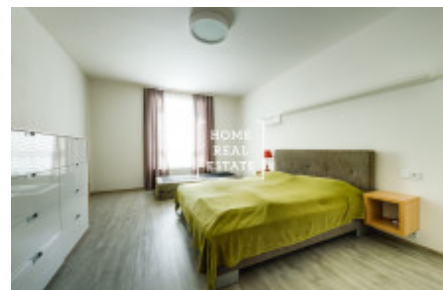

HOME
REAL
ESTATE

Rent flat 2+kk, 70 m² - Rybalkova, Praha 1