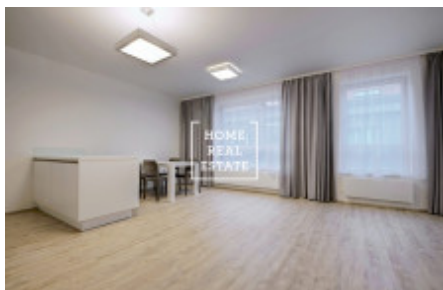

HOME
REAL
ESTATE

Rent flat 2+kk, 70 m² - Rybalkova, Praha 1