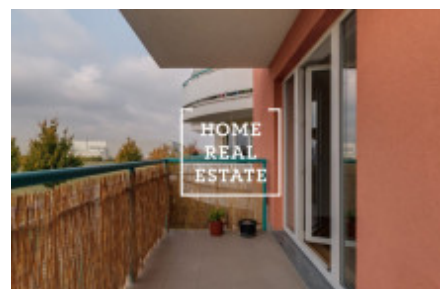

Rent flat 1+kk, 50 m2 - Tupolevova, Praha 9

ID	31980	Offer	Rental
Group	1+kk	Ownership	Personal
Usable area	50 m ²	City	Prague
District	Praha 9	City district	Letňany
Status	Realized		