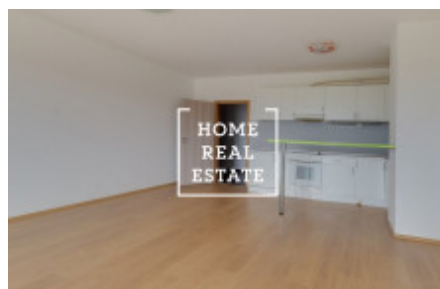

Rent flat 1+kk, 50 m2 - Tupolevova, Praha 9

ID	31980	Offer	Rental
Group	1+kk	Ownership	Personal
Usable area	50 m ²	City	Prague
District	Praha 9	City district	Letňany
Status	Realized		