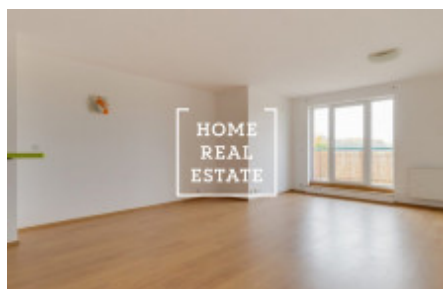

## Rent flat 1+kk, 50 m2 - Tupolevova, Praha 9

ID	<a href="#">31980</a>	Offer	Rental
Group	1+kk	Ownership	Personal
Usable area	50 m <sup>2</sup>	City	<a href="#">Prague</a>
District	<a href="#">Praha 9</a>	City district	<a href="#">Letňany</a>
Status	Realized		