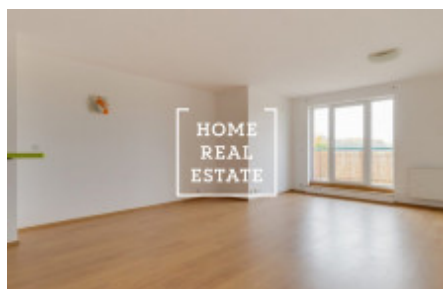

Rent flat 1+kk, 50 m2 - Tupolevova, Praha 9

ID	31980	Offer	Rental
Group	1+kk	Ownership	Personal
Usable area	50 m ²	City	Prague
District	Praha 9	City district	Letňany
Status	Realized		