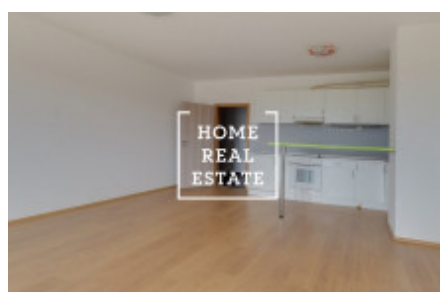

Rent flat 1+kk, 50 m2 - Tupolevova, Praha 9

ID	31970	Offer	Rental
Group	1+kk	Ownership	Personal
Usable area	50 m ²	City	Prague
District	Praha 9	City district	Letňany
Status	Realized		