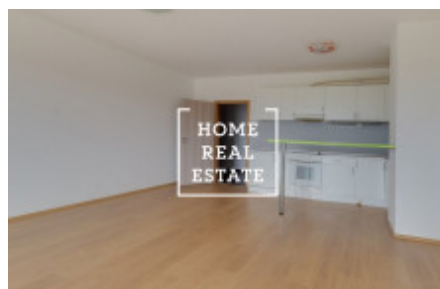

## Rent flat 1+kk, 50 m2 - Tupolevova, Praha 9

ID	<a href="#">31970</a>	Offer	Rental
Group	1+kk	Ownership	Personal
Usable area	50 m <sup>2</sup>	City	<a href="#">Prague</a>
District	<a href="#">Praha 9</a>	City district	<a href="#">Letňany</a>
Status	Realized		