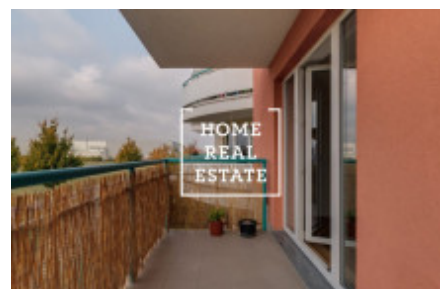

## Rent flat 1+kk, 50 m2 - Tupolevova, Praha 9

ID	<a href="#">31970</a>	Offer	Rental
Group	1+kk	Ownership	Personal
Usable area	50 m <sup>2</sup>	City	<a href="#">Prague</a>
District	<a href="#">Praha 9</a>	City district	<a href="#">Letňany</a>
Status	Realized		