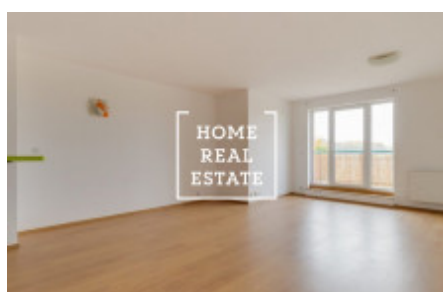

Rent flat 1+kk, 50 m2 - Tupolevova, Praha 9

ID	31970	Offer	Rental
Group	1+kk	Ownership	Personal
Usable area	50 m ²	City	Prague
District	Praha 9	City district	Letňany
Status	Realized		