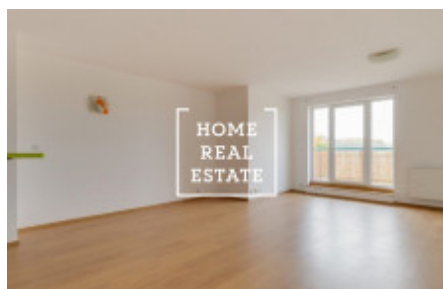

Rent flat 1+kk, 50 m2 - Tupolevova, Praha 9

ID	31970	Offer	Rental
Group	1+kk	Ownership	Personal
Usable area	50 m ²	City	Prague
District	Praha 9	City district	Letňany
Status	Realized		