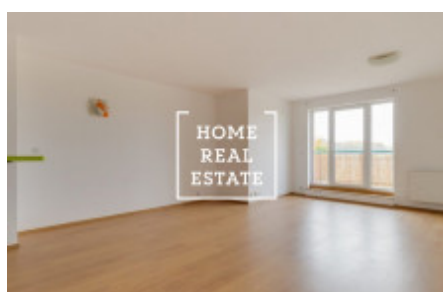

## Rent flat 1+kk, 50 m2 - Tupolevova, Praha 9

ID	<a href="#">31970</a>	Offer	Rental
Group	1+kk	Ownership	Personal
Usable area	50 m <sup>2</sup>	City	<a href="#">Prague</a>
District	<a href="#">Praha 9</a>	City district	<a href="#">Letňany</a>
Status	Realized		