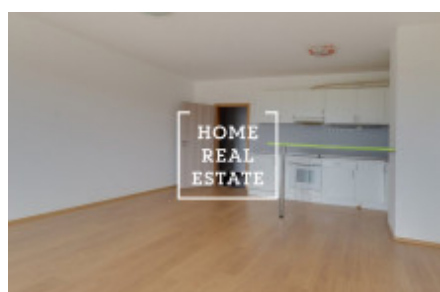

## Rent flat 1+kk, 50 m2 - Tupolevova, Praha 9

ID	<a href="#">31970</a>	Offer	Rental
Group	1+kk	Ownership	Personal
Usable area	50 m <sup>2</sup>	City	<a href="#">Prague</a>
District	<a href="#">Praha 9</a>	City district	<a href="#">Letňany</a>
Status	Realized		