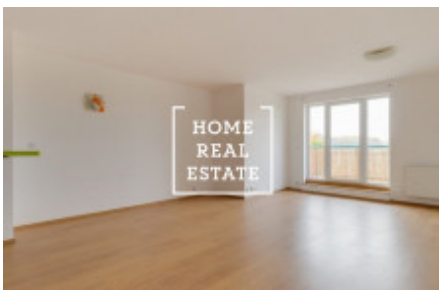

## Rent flat 1+kk, 50 m2 - Tupolevova, Praha 9

ID	<a href="#">31970</a>
Offer	Rental
Group	1+kk
Ownership	Personal
Usable area	50 m <sup>2</sup>
City	<a href="#">Prague</a>
District	<a href="#">Praha 9</a>
City district	<a href="#">Letňany</a>