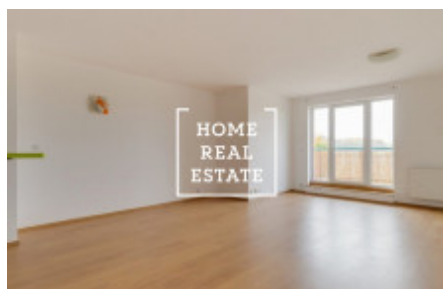

## Rent flat 1+kk, 50 m2 - Tupolevova, Praha 9

ID	<a href="#">31970</a>	Offer	Rental
Group	1+kk	Ownership	Personal
Usable area	50 m <sup>2</sup>	City	<a href="#">Prague</a>
District	<a href="#">Praha 9</a>	City district	<a href="#">Letňany</a>
Status	Realized		