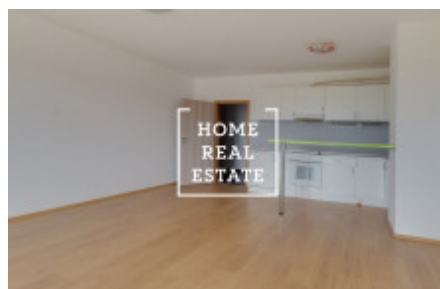

Rent flat 1+kk, 50 m2 - Tupolevova, Praha 9

ID	31970	Offer	Rental
Group	1+kk	Ownership	Personal
Usable area	50 m ²	City	Prague
District	Praha 9	City district	Letňany
Status	Realized		