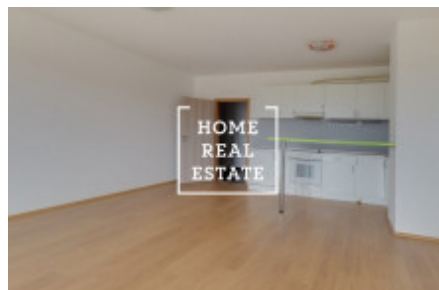

## Rent flat 1+kk, 50 m2 - Tupolevova, Praha 9

ID	<a href="#">31970</a>
Offer	Rental
Group	1+kk
Ownership	Personal
Usable area	50 m <sup>2</sup>
City	<a href="#">Prague</a>
District	<a href="#">Praha 9</a>
City district	<a href="#">Letňany</a>