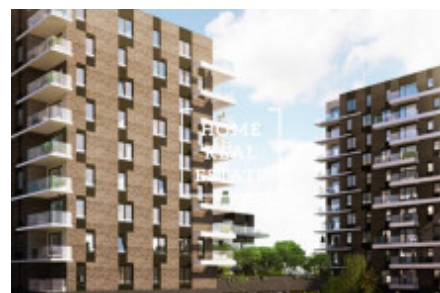

HOME
REAL
ESTATE

Rent flat atypical, 60 m2 - Nekvasilova, Praha 8

The company „Home Real Estate“ offers an apartment 65 m2 to rent, located in lovely location in Prague 8

Partly furnished apartment is located on 2 floor of new building.

Total price: 20 000 Czk + 3 500 Czk utilities + electricity.

For more information and viewings contact agent or fill out the form below.

ID	31905	Offer	Rental
Group	Atypical	Ownership	Personal
Usable area	60 m ²	City	Prague
District	Praha 8	City district	Karlín
Status	Realized		