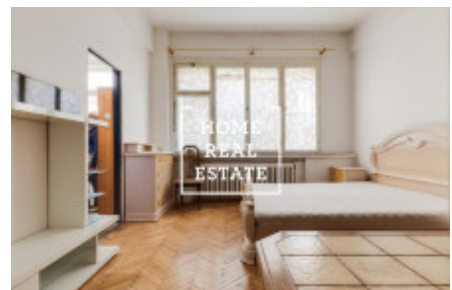

HOME
REAL
ESTATE

Rent flat 2+1, 50 m2 - Jičínská, Praha 1

ID	31903
Offer	Rental
Group	2+1
Ownership	Personal
Usable area	50 m ²
City	Prague
District	Praha 1
City district	Vinohrady