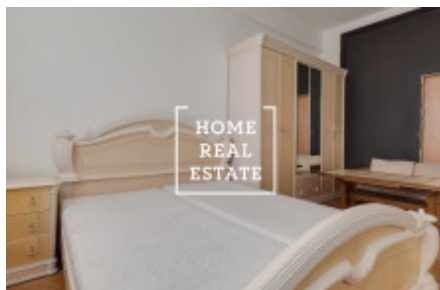

HOME
REAL
ESTATE

Rent flat 2+1, 50 m2 - Jičínská, Praha 1

ID	31903
Offer	Rental
Group	2+1
Ownership	Personal
Usable area	50 m ²
City	Prague
District	Praha 1
City district	Vinohrady