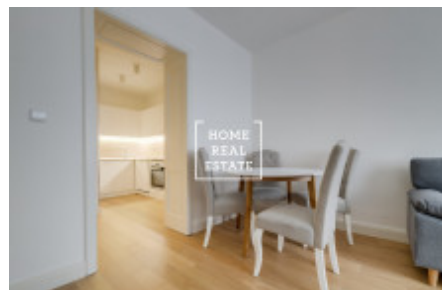

HOME
REAL
ESTATE

Rent flat atypical, 49 m2 - Kroftova, Praha 5

ID	31840
Offer	Rental
Group	Atypical
Furnished	Furnished
Location	Kroftova 11, Praha-Smíchov, Česko
Ownership	Personal
Usable area	49 m ²
City	Prague
District	Praha 5
City district	Smíchov