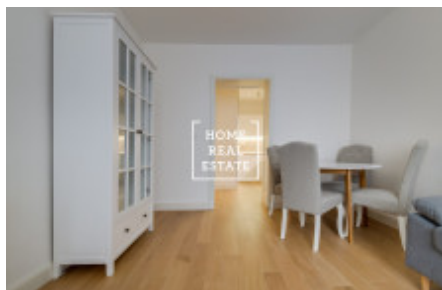

HOME
REAL
ESTATE

Rent flat atypical, 49 m2 - Kroftova, Praha 5

ID	31840
Offer	Rental
Group	Atypical
Furnished	Furnished
Location	Kroftova 11, Praha-Smíchov, Česko
Ownership	Personal
Usable area	49 m ²
City	Prague
District	Praha 5
City district	Smíchov