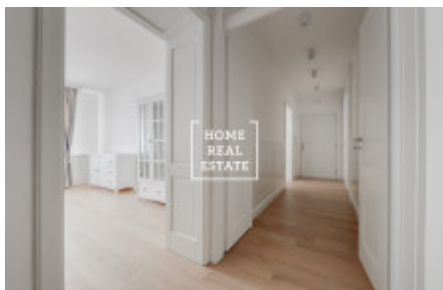

HOME
REAL
ESTATE

Rent flat atypical, 49 m2 - Kroftova, Praha 5

ID	31840
Offer	Rental
Group	Atypical
Furnished	Furnished
Location	Kroftova 11, Praha-Smíchov, Česko
Ownership	Personal
Usable area	49 m ²
City	Prague
District	Praha 5
City district	Smíchov