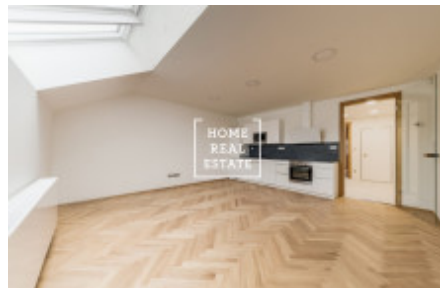

HOME
REAL
ESTATE

Rent flat 2+kk, 60 m2 - Korunní, Praha 1

ID	31834
Offer	Rental
Group	2+kk
Location	Korunní
Ownership	Personal
Usable area	60 m ²
City	Prague
District	Praha 1
City district	Vinohrady