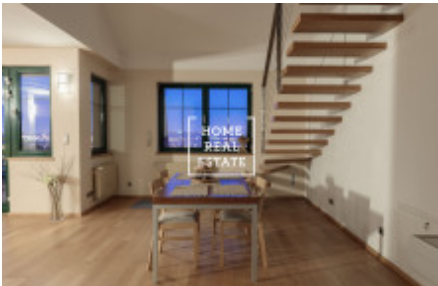

HOME
REAL
ESTATE

Rent flat 3+kk, 140 m2 - Na stráži, Praha 8

The company „Home Real Estate“ offers renting of luxury duplex apartment 3+kk with balcony, size of 140m², situated in the locality of Prague 8 - Libeň.

Comfortable apartment is located on the 3rd. ground floor. Downstairs are living room with a kitchen, which is equipped with all appliances, TV and table, bathroom with bath and shower. Upstairs are 2 bedrooms. Parking space.