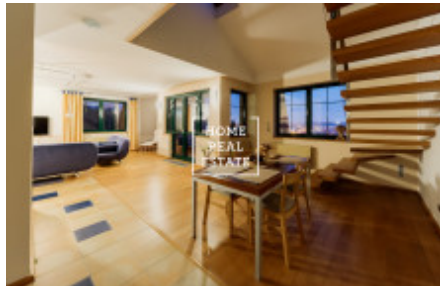

HOME
REAL
ESTATE

Rent flat 3+kk, 140 m2 - Na stráži, Praha 8

The company „Home Real Estate“ offers renting of luxury duplex apartment 3+kk with balcony, size of 140m², situated in the locality of Prague 8 - Libeň.

Comfortable apartment is located on the 3rd. ground floor. Downstairs are living room with a kitchen, which is equipped with all appliances, TV and table, bathroom with bath and shower. Upstairs are 2 bedrooms. Parking space.