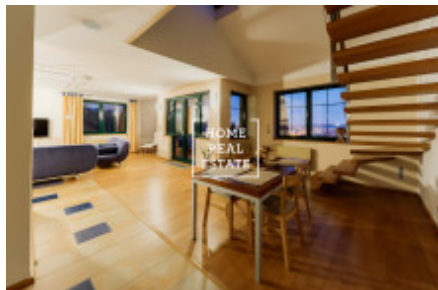

## Rent flat 3+kk, 140 m2 - Na stráži, Praha 8

The company „Home Real Estate“ offers renting of luxury duplex apartment 3+kk with balcony, size of 140m<sup>2</sup>, situated in the locality of Prague 8 - Libeň.

Comfortable apartment is located on the 3rd. ground floor. Downstairs are living room with a kitchen, which is equipped with all appliances, TV and table, bathroom with bath and shower. Upstairs are 2 bedrooms. Parking space.