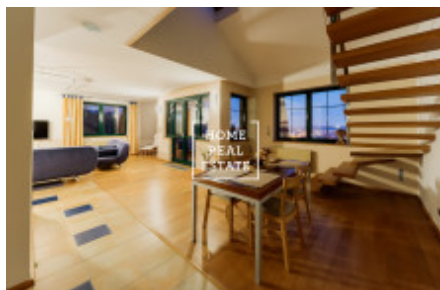

## Rent flat 3+kk, 140 m2 - Na stráži, Praha 8

The company „Home Real Estate“ offers renting of luxury duplex apartment 3+kk with balcony, size of 140m<sup>2</sup>, situated in the locality of Prague 8 - Libeň.

Comfortable apartment is located on the 3rd. ground floor. Downstairs are living room with a kitchen, which is equipped with all appliances, TV and table, bathroom with bath and shower. Upstairs are 2 bedrooms. Parking space.