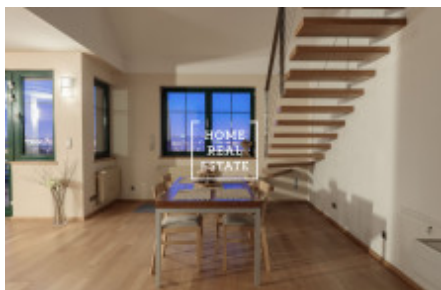

## Rent flat 3+kk, 140 m2 - Na stráži, Praha 8

The company „Home Real Estate“ offers renting of luxury duplex apartment 3+kk with balcony, size of 140m<sup>2</sup>, situated in the locality of Prague 8 - Libeň.

Comfortable apartment is located on the 3rd. ground floor. Downstairs are living room with a kitchen, which is equipped with all appliances, TV and table, bathroom with bath and shower. Upstairs are 2 bedrooms. Parking space.