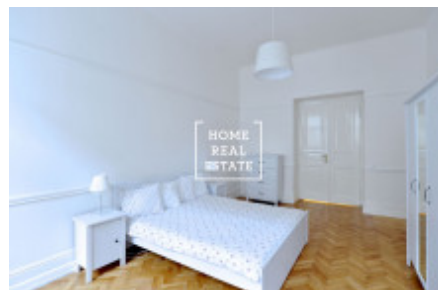

HOME
REAL
ESTATE

Rent flat 3+1, 105 m2 - Mánesova, Praha 1

«Home Real Estate» offers a 3+1 apartment (105 m²) for rent in one of the most prestigious parts of Prague - Vinohrady.

This stylish and spacious apartment is located on the 2nd floor of a historical corner building in Vinohrady, Prague 2. The apartment layout includes a large living room, a separate fully equipped kitchen (including dishwasher, washing machine and dryer), two bedrooms, bathroom with bathtub and two sinks, and WC. A balcony is another great advantage of the apartment.

The house is equipped with elevator and video entry phone. There is satellite and internet connection in the apartment.

The building is situated in the heart of Vinohrady. Right over the corner is Riegrovy sady park, which is considered the most beautiful park in Prague. Not only does it offer an unforgettable view on the whole city from its hills, but also it is a perfect place for sport and relax: you can jog here, have some yoga class, visit the famous beer gardens or just sit on the grass enjoying warm summer evening. There is also a swimming pool, athletics track, plenty of restaurants and two children playgrounds just near the Riegrovy sady. Jiřího z Poděbrad Square is 5-minute walk away, and Wenceslas Square is 10-minute walk away in the opposite direction.