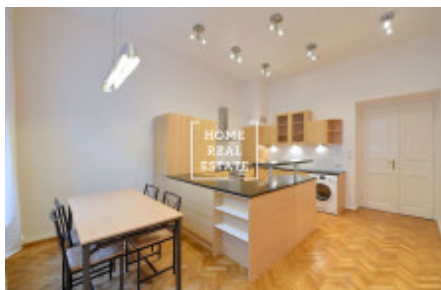

HOME
REAL
ESTATE

Rent flat 3+1, 105 m2 - Mánesova, Praha 1

«Home Real Estate» offers a 3+1 apartment (105 m²) for rent in one of the most prestigious parts of Prague - Vinohrady.

This stylish and spacious apartment is located on the 2nd floor of a historical corner building in Vinohrady, Prague 2. The apartment layout includes a large living room, a separate fully equipped kitchen (including dishwasher, washing machine and dryer), two bedrooms, bathroom with bathtub and two sinks, and WC. A balcony is another great advantage of the apartment.

The house is equipped with elevator and video entry phone. There is satellite and internet connection in the apartment.

The building is situated in the heart of Vinohrady. Right over the corner is Riegrovy sady park, which is considered the most beautiful park in Prague. Not only does it offer an unforgettable view on the whole city from its hills, but also it is a perfect place for sport and relax: you can jog here, have some yoga class, visit the famous beer gardens or just sit on the grass enjoying warm summer evening. There is also a swimming pool, athletics track, plenty of restaurants and two children playgrounds just near the Riegrovy sady. Jiřího z Poděbrad Square is 5-minute walk away, and Wenceslas Square is 10-minute walk away in the opposite direction.