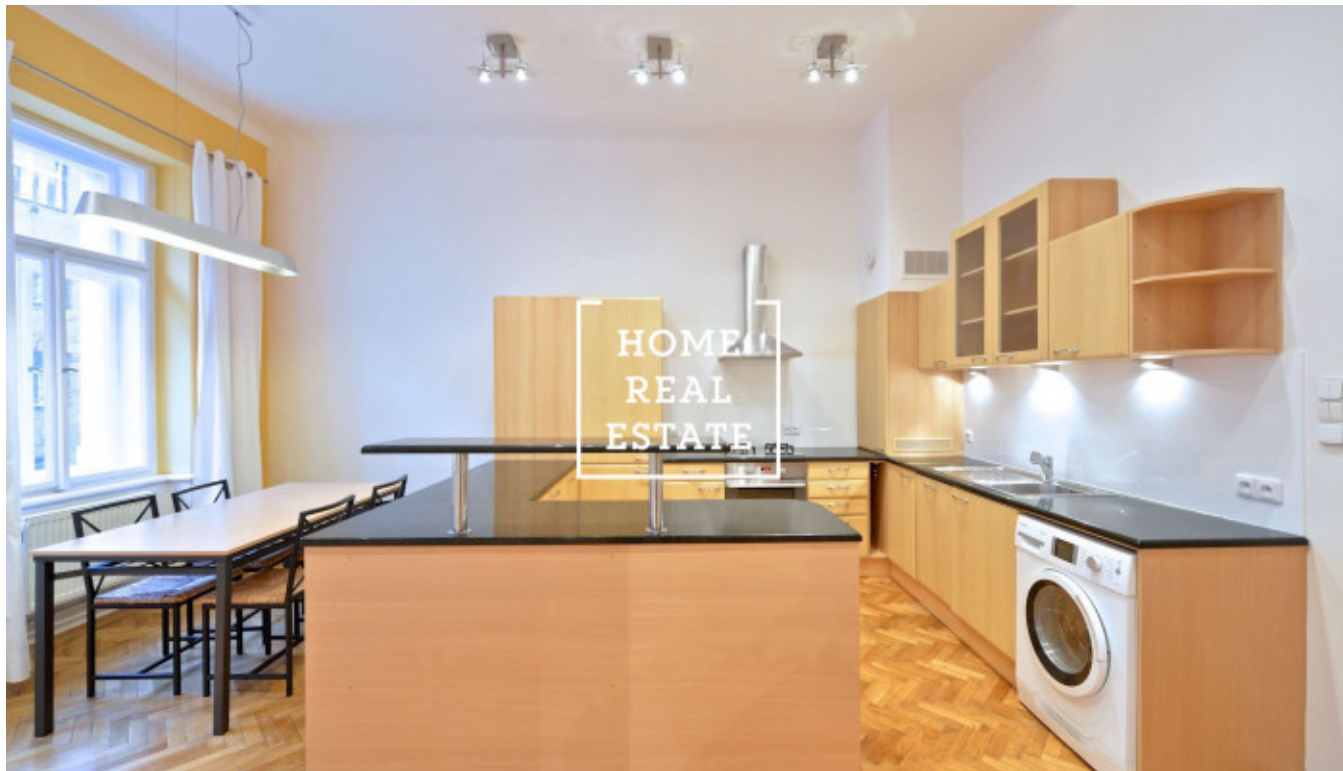

HOME
REAL
ESTATE

Rent flat 3+1, 105 m2 - Mánesova, Praha 1

«Home Real Estate» offers a 3+1 apartment (105 m²) for rent in one of the most prestigious parts of Prague - Vinohrady.

This stylish and spacious apartment is located on the 2nd floor of a historical corner building in Vinohrady, Prague 2. The apartment layout includes a large living room, a separate fully equipped kitchen (including dishwasher, washing machine and dryer), two bedrooms, bathroom with bathtub and two sinks, and WC. A balcony is another great advantage of the apartment.

The house is equipped with elevator and video entry phone. There is satellite and internet connection in the apartment.

The building is situated in the heart of Vinohrady. Right over the corner is Riegrovy sady park, which is considered the most beautiful park in Prague. Not only does it offer an unforgettable view on the whole city from its hills, but also it is a perfect place for sport and relax: you can jog here, have some yoga class, visit the famous beer gardens or just sit on the grass enjoying warm summer evening. There is also a swimming pool, athletics track, plenty of restaurants and two children playgrounds just near the Riegrovy sady. Jiřího z Poděbrad Square is 5-minute walk away, and Wenceslas Square is 10-minute walk away in the opposite direction.