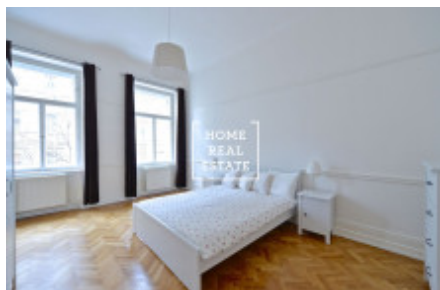

HOME
REAL
ESTATE

Rent flat 3+1, 105 m2 - Mánesova, Praha 1

«Home Real Estate» offers a 3+1 apartment (105 m²) for rent in one of the most prestigious parts of Prague - Vinohrady.

This stylish and spacious apartment is located on the 2nd floor of a historical corner building in Vinohrady, Prague 2. The apartment layout includes a large living room, a separate fully equipped kitchen (including dishwasher, washing machine and dryer), two bedrooms, bathroom with bathtub and two sinks, and WC. A balcony is another great advantage of the apartment.

The house is equipped with elevator and video entry phone. There is satellite and internet connection in the apartment.

The building is situated in the heart of Vinohrady. Right over the corner is Riegrovy sady park, which is considered the most beautiful park in Prague. Not only does it offer an unforgettable view on the whole city from its hills, but also it is a perfect place for sport and relax: you can jog here, have some yoga class, visit the famous beer gardens or just sit on the grass enjoying warm summer evening. There is also a swimming pool, athletics track, plenty of restaurants and two children playgrounds just near the Riegrovy sady. Jiřího z Poděbrad Square is 5-minute walk away, and Wenceslas Square is 10-minute walk away in the opposite direction.