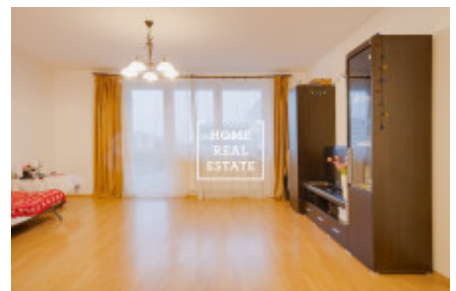

HOME
REAL
ESTATE

Sale flat atypical, 62 m² - Jurkovičova, Praha 4