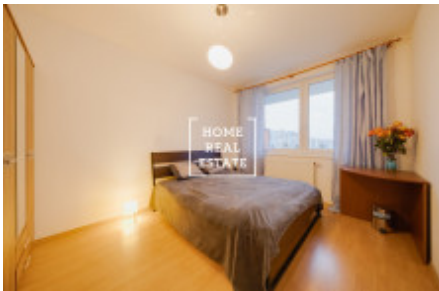

HOME
REAL
ESTATE

Sale flat atypical, 62 m² - Jurkovičova, Praha 4