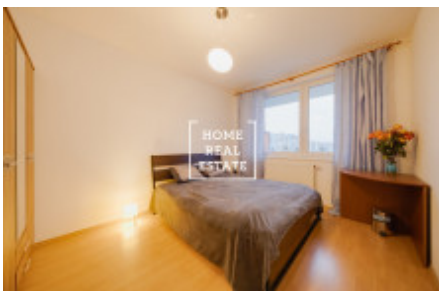

HOME
REAL
ESTATE

Sale flat atypical, 62 m² - Jurkovičova, Praha 4