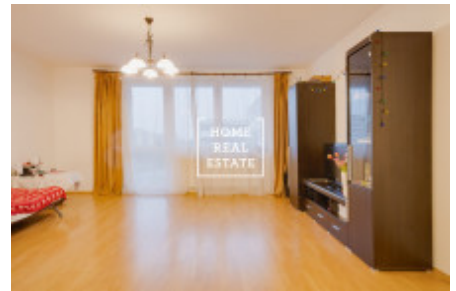

HOME
REAL
ESTATE

Sale flat atypical, 62 m² - Jurkovičova, Praha 4