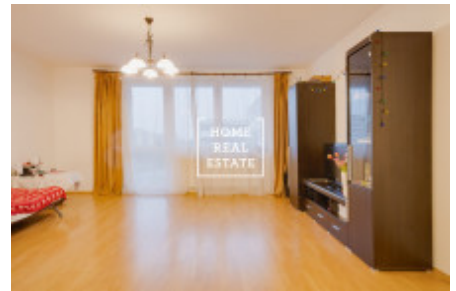

HOME
REAL
ESTATE

Rent flat atypical, 62 m² - Jurkovičova, Praha 4

ID	31821
Offer	Rental
Group	Atypical
Furnished	unfurnished
Location	Jurkovičova
Ownership	Personal
Usable area	62 m ²
City	Prague
District	Praha 4
City district	Háje