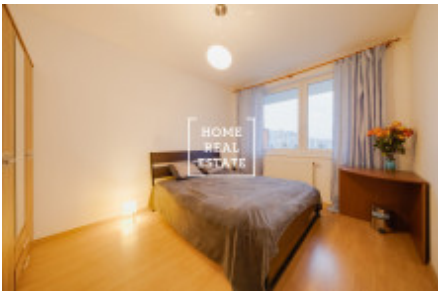

HOME
REAL
ESTATE

Rent flat atypical, 62 m² - Jurkovičova, Praha 4

ID	31821
Offer	Rental
Group	Atypical
Furnished	unfurnished
Location	Jurkovičova
Ownership	Personal
Usable area	62 m ²
City	Prague
District	Praha 4
City district	Háje