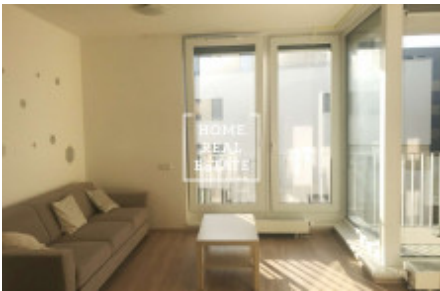

HOME
REAL
ESTATE

Rent flat 2+kk, 51 m² - Olgy Havlové, Praha 3