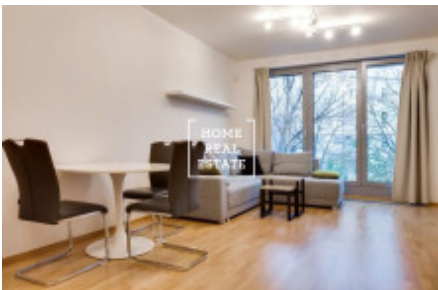

HOME
REAL
ESTATE

Rent flat 2+kk, 60 m2 - Vojenova, Praha 8