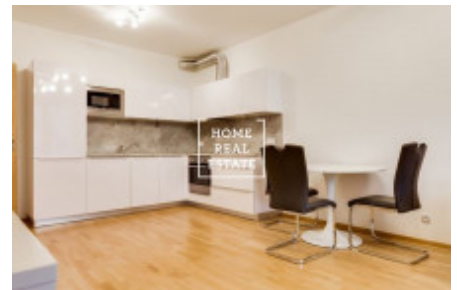

HOME
REAL
ESTATE

Rent flat 2+kk, 60 m2 - Vojenova, Praha 8