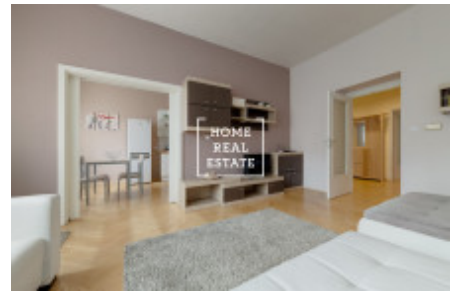

Rent flat atypical, 100 m² - Záhřebská, Praha 1

| | | | |
|-------------|-----------------------------------|---------------|---------------------------|
| ID | 31800 | Offer | Rental |
| Group | Atypical | Furnished | Furnished |
| Location | Záhřebská 25, Vinohrady, Česko | Ownership | Personal |
| Usable area | 100 m ² | City | Prague |
| District | Praha 1 | City district | Vinohrady |
| Status | Realized | | |