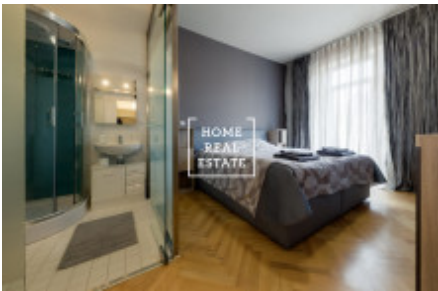

Rent flat atypical, 100 m² - Záhřebská, Praha 1

| | | | |
|-------------|-----------------------------------|---------------|---------------------------|
| ID | 31800 | Offer | Rental |
| Group | Atypical | Furnished | Furnished |
| Location | Záhřebská 25, Vinohrady, Česko | Ownership | Personal |
| Usable area | 100 m ² | City | Prague |
| District | Praha 1 | City district | Vinohrady |
| Status | Realized | | |