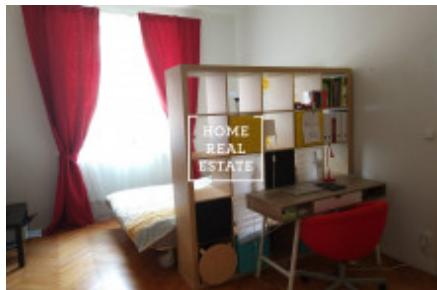

HOME
REAL
ESTATE

Rent flat 2+kk, 46 m² - Písecká, Praha 1

ID
Offer
Group
Furnished
Location
Ownership
Usable area
City
District
City district

[31789](#)
Rental
2+kk
Furnished
Písecká 8, Vinohrady, Česko
Personal
46 m²
[Prague](#)
[Praha 1](#)
[Vinohrady](#)