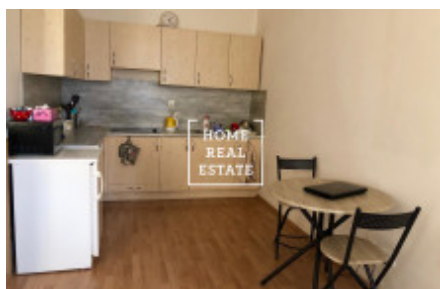

HOME
REAL
ESTATE

Rent flat 1+kk, 40 m² - Tábořská, Praha 2

ID	31782
Offer	Rental
Group	1+kk
Furnished	Furnished
Location	Tábořská 28, Praha 4-Nusle, Česko
Ownership	Personal
Usable area	40 m ²
City	Prague
District	Praha 2
City district	Nusle