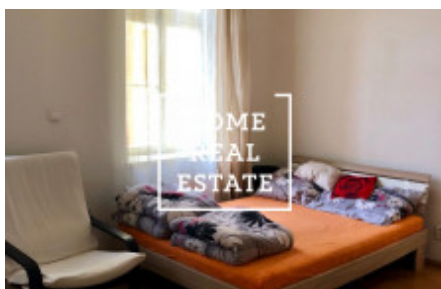

HOME
REAL
ESTATE

Rent flat 1+kk, 40 m² - Tábořská, Praha 2

ID	31782
Offer	Rental
Group	1+kk
Furnished	Furnished
Location	Tábořská 28, Praha 4-Nusle, Česko
Ownership	Personal
Usable area	40 m ²
City	Prague
District	Praha 2
City district	Nusle