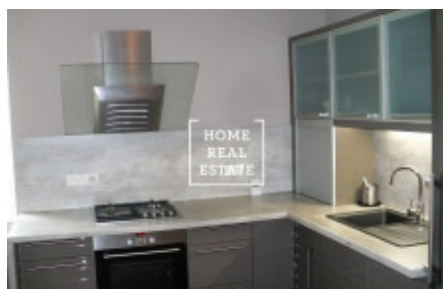

HOME
REAL
ESTATE

Rent flat 2+kk, 55 m2 - Štětкова, Praha 2