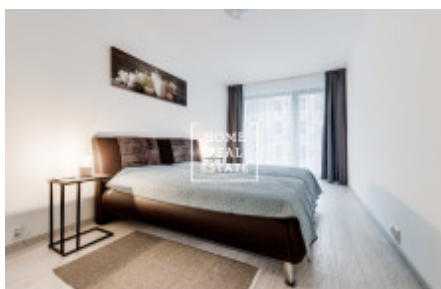

HOME
REAL
ESTATE

Rent flat 2+kk, 61 m² - Sokolovská, Praha 8

ID	31751
Offer	Rental
Group	2+kk
Furnished	Furnished
Location	Sokolovská 100/94, Karlín, 186 00 Praha-Praha 8, Česko
Ownership	Personal
Usable area	61 m ²
City	Prague
District	Praha 8
City district	Karlín