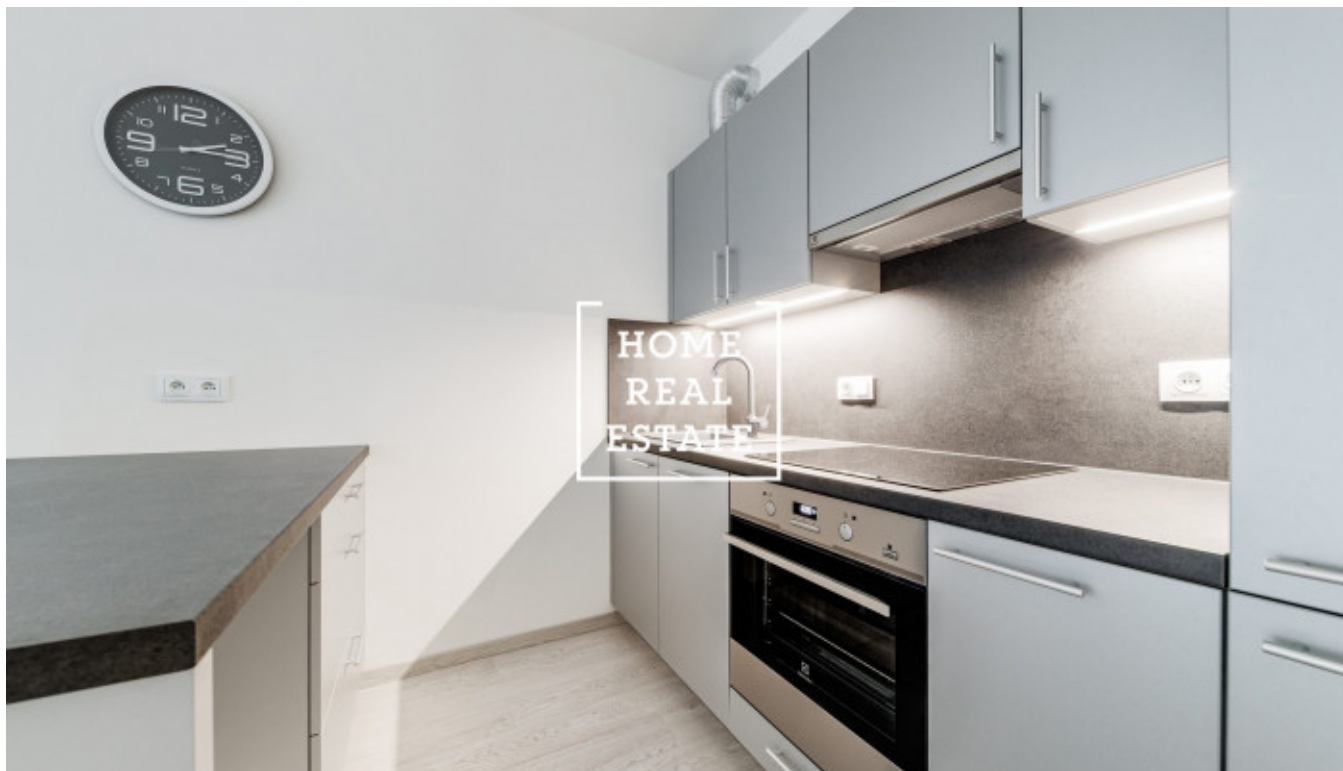

HOME
REAL
ESTATE

Rent flat 2+kk, 61 m² - Sokolovská, Praha 8

ID	31751
Offer	Rental
Group	2+kk
Furnished	Furnished
Location	Sokolovská 100/94, Karlín, 186 00 Praha-Praha 8, Česko
Ownership	Personal
Usable area	61 m ²
City	Prague
District	Praha 8
City district	Karlín