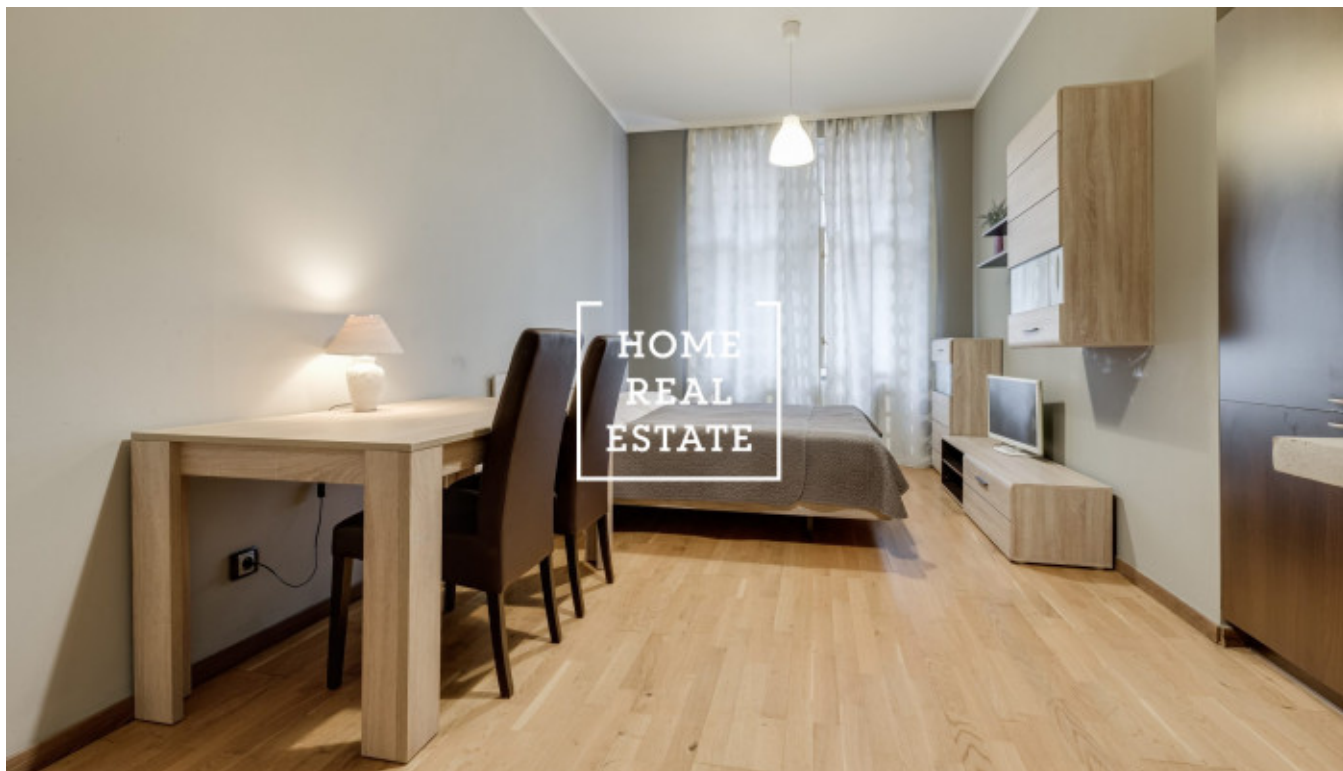

HOME
REAL
ESTATE

Rent flat 2+kk, 58 m² - Na Bělidle, Praha 5

ID	31715
Offer	Rental
Group	2+kk
Furnished	Furnished
Location	Na Bělidle 27, Praha 5-Smíchov, Česko
Ownership	Personal
Usable area	58 m ²
City	Prague
District	Praha 5
City district	Smíchov