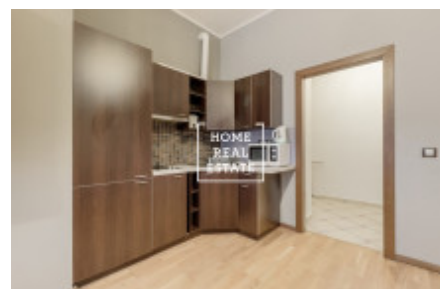

HOME
REAL
ESTATE

Rent flat 2+kk, 58 m² - Na Bělidle, Praha 5

ID	31715
Offer	Rental
Group	2+kk
Furnished	Furnished
Location	Na Bělidle 27, Praha 5-Smíchov, Česko
Ownership	Personal
Usable area	58 m ²
City	Prague
District	Praha 5
City district	Smíchov