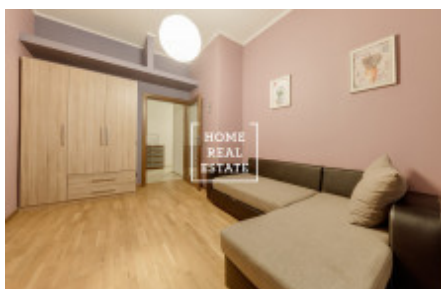

HOME
REAL
ESTATE

Rent flat 2+kk, 58 m² - Na Bělidle, Praha 5

ID	31715
Offer	Rental
Group	2+kk
Furnished	Furnished
Location	Na Bělidle 27, Praha 5-Smíchov, Česko
Ownership	Personal
Usable area	58 m ²
City	Prague
District	Praha 5
City district	Smíchov