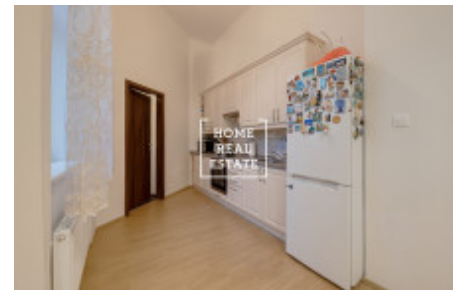

HOME
REAL
ESTATE

Rent flat atypical, 70 m2 - Světova, Praha 8