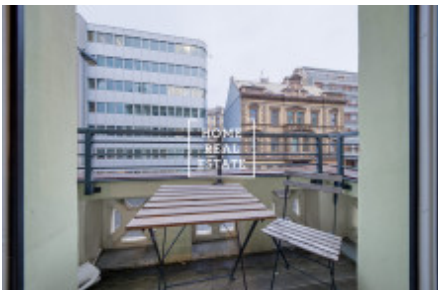

HOME
REAL
ESTATE

Rent flat atypical, 70 m2 - Světova, Praha 8