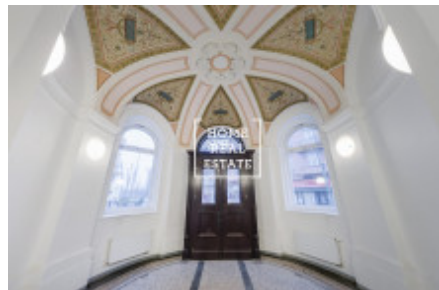

HOME
REAL
ESTATE

Rent flat atypical, 70 m2 - Světova, Praha 8