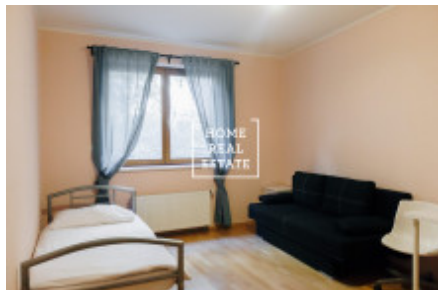

HOME
REAL
ESTATE

Rent flat 3+kk, 85 m2 - Lublaňská, Praha 1

ID	31654
Offer	Rental
Group	3+kk
Furnished	Furnished
Location	Lublaňská 6, Vinohrady, Česko
Ownership	Personal
Usable area	85 m ²
City	Prague
District	Praha 1
City district	Nové Město