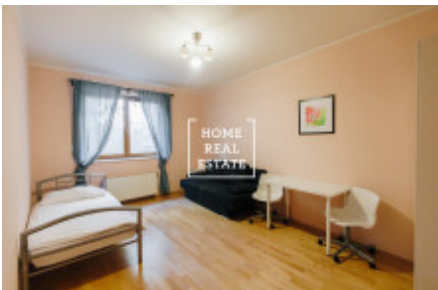

HOME
REAL
ESTATE

Rent flat 3+kk, 85 m2 - Lublaňská, Praha 1

ID	31654
Offer	Rental
Group	3+kk
Furnished	Furnished
Location	Lublaňská 6, Vinohrady, Česko
Ownership	Personal
Usable area	85 m ²
City	Prague
District	Praha 1
City district	Nové Město